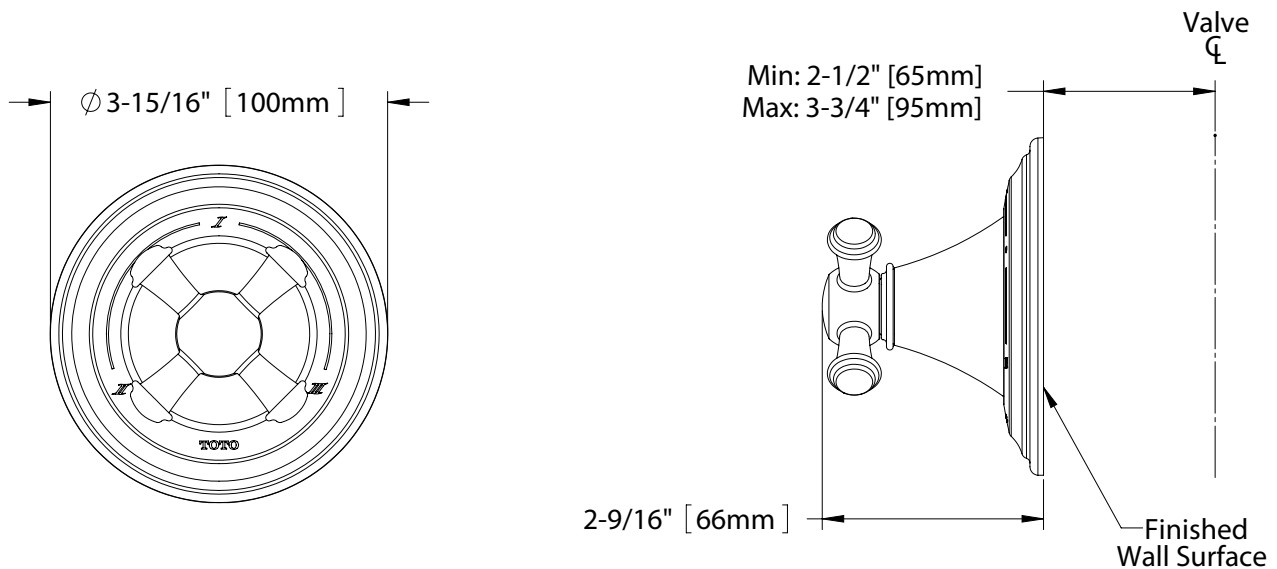

TS220XW

Vivian® Three-Way Diverter Trim, Cross Handle

SPECIFICATIONS

- Warranty Lifetime Limited Warranty (Residential Use)
  One Year (Commercial Use)
- Material Brass
- Shipping Weight 1.7 lbs.
- Shipping Dimensions 7"L x 3-1/2"W x 4"H

INSTALLATION NOTES

VALVE REQUIRED:
Three-Way diverter valve with off model TSMXW sold separately.

TOTO®

These dimensions and specifications are subject to change without notice