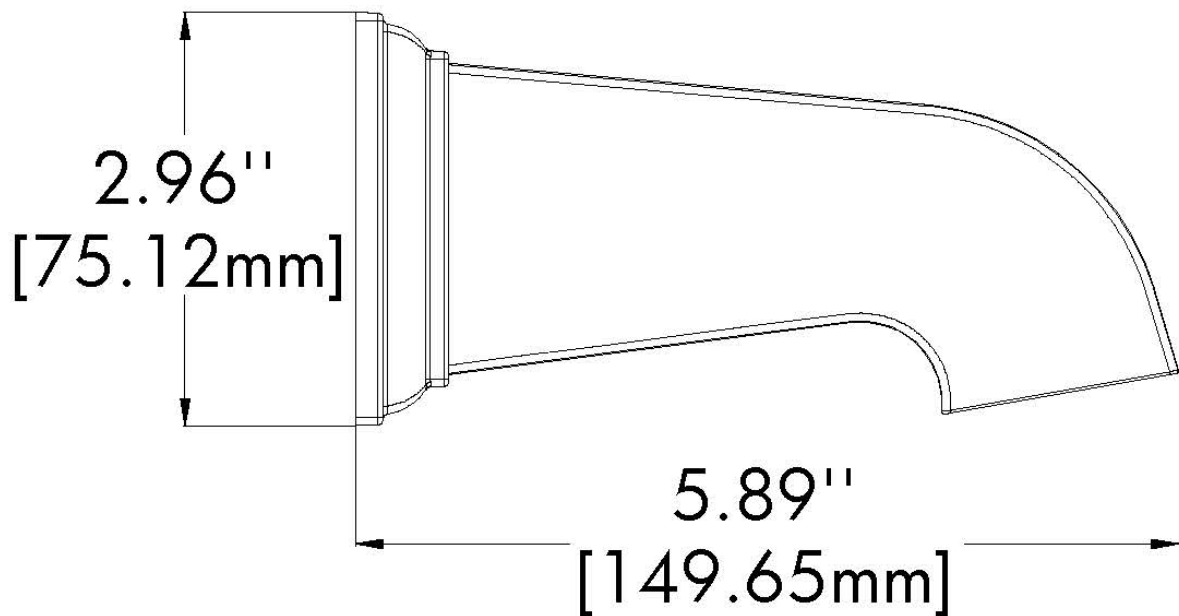

### FEATURES:

- 1/2 in. copper slip-fit connection
- Metal construction

### DIMENSIONS:

NOTE: 1. All dimensions are in inches (millimeters) unless otherwise specified and are subject to change without notice.

Architect/Engineer Approval Space:

SPEAKMAN  
400 ANCHOR MILL ROAD  
NEW CASTLE, DE 19720