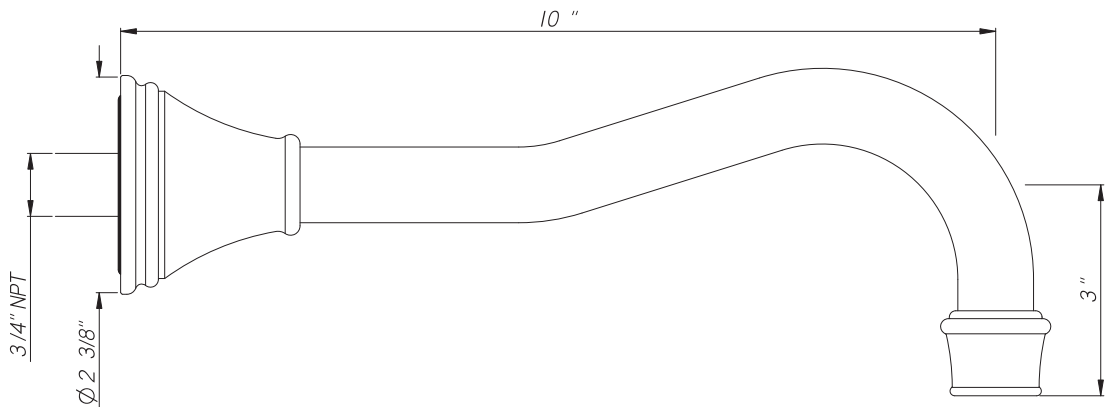

WARRANTY

- Limited Lifetime