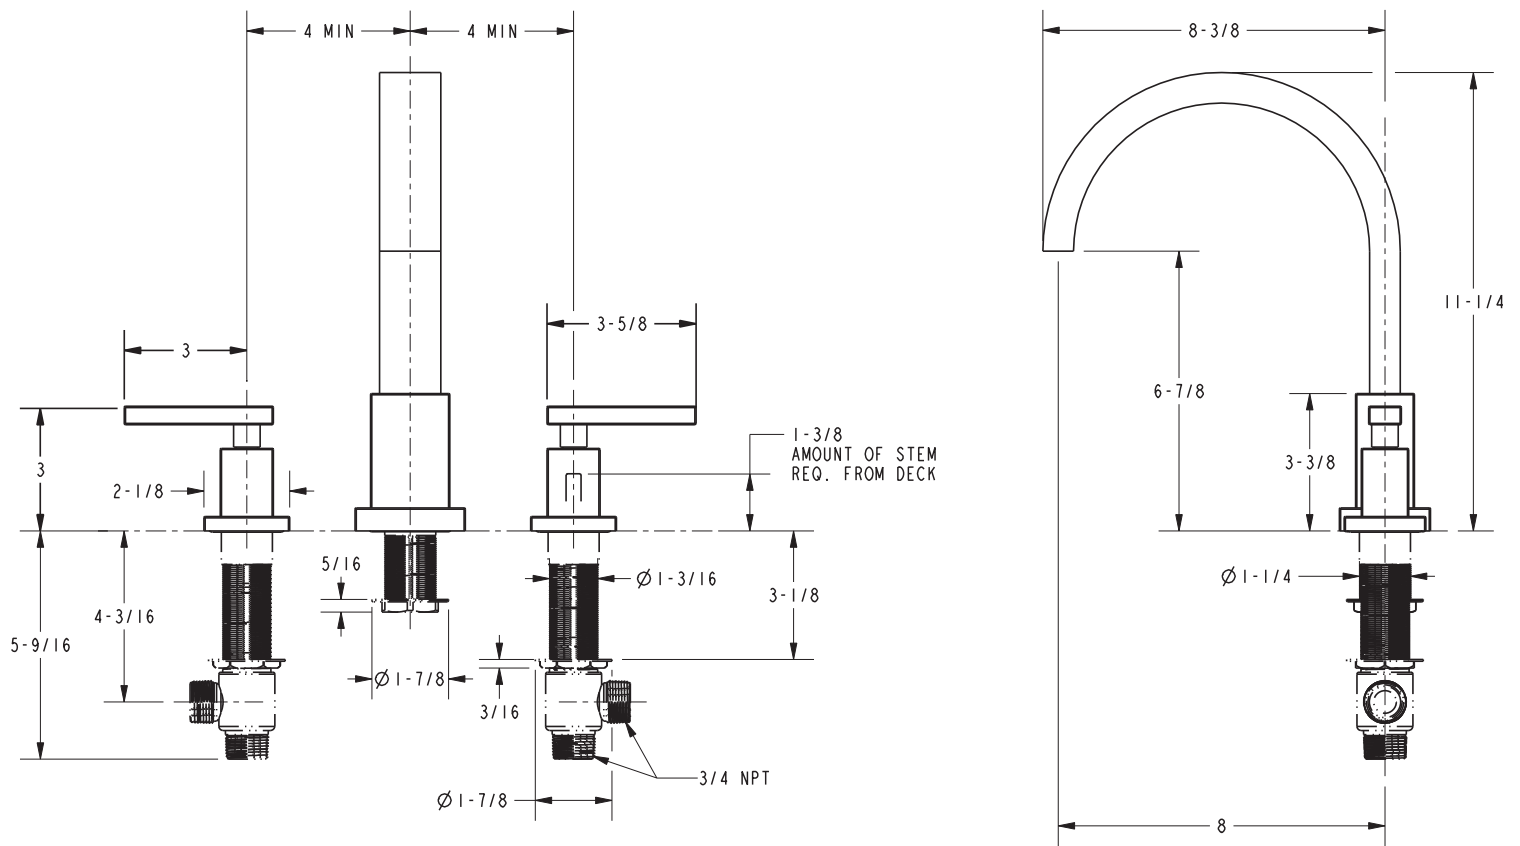

**Roman Tub Deck Trim**

**3-2046**

**Features**

- Solid brass construction
- ADA compliant traditional lever handles
- 6-7/8" (17.5 cm) spout height at outlet
- 8" (20.3 cm) spout reach (c-c)
- Intended for use with Newport Brass rough valve kit (Required Accessory) which incorporates the following:
  - Brass valve bodies and quick-connect spout fitting
  - Quarter-turn washerless ceramic disc 3/4" valve cartridges

**Required Accessory:**

Trim, above, and Rough Valve Kit, below, must both be specified.

Application	Roman Tub			Roman Tub with Handshower					
	Hot Valve	Cold Valve	Spout Quick-Connect Fitting	Hot Valve	Cold Valve	Spout Quick-Connect Fitting	Poly-Braided Hose	Handshower Diverter	H/S Flange Hardware
Description									
Inlet/Outlet Size	3/4"	3/4"	3/4"	3/4"	3/4"	3/4"	1/2"	1/2" / 3/4"	-
Part Number	<input type="checkbox"/> 1-665			<input type="checkbox"/> 1-666					
Image									

**Product Specification: Add "Color / Finish" suffix to Model number, below.**

The Roman Tub Deck Trim shall be made of solid brass construction. Roman Tub Deck Trim shall incorporate ADA compliant contemporary lever handles. Product shall incorporate a 6-7/8" (17.5 cm) spout height at outlet and a 8" (20.3 cm) spout reach (c-c). Rough valve kit shall incorporate brass valve bodies with quarter-turn washerless ceramic disc 3/4" valve cartridges and a quick-connect spout fitting. Roman Tub Deck Trim shall be Newport Brass Model 3-2046/\_\_\_\_ and Newport Brass rough valve kit shall be 1-665.

## PRODUCT DIMENSIONS (Units are in inches)