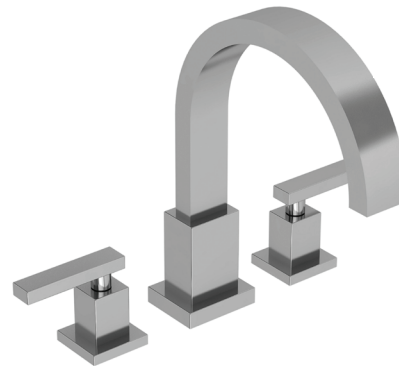

**Roman Tub Deck Trim**

**3-2046**

**Features**

- Solid brass construction
- ADA compliant traditional lever handles
- 6-7/8" (17.5 cm) spout height at outlet
- 8" (20.3 cm) spout reach (c-c)
- Intended for use with Newport Brass rough valve kit (Required Accessory) which incorporates the following:
  - Brass valve bodies and quick-connect spout fitting
  - Quarter-turn washerless ceramic disc 3/4" valve cartridges

**Colors / Finishes**

- 10B: Oil Rubbed Bronze
- 15: Polished Nickel
- 15S: Satin Nickel - PVD
- 26: Polished Chrome
- Other: Refer to the Newport Brass catalog for additional color/finish options.

**Specified Model**

**Required Accessory:**

Trim, above, and Rough Valve Kit, below, must both be specified.

Application	Roman Tub			Roman Tub with Handshower					
	Hot Valve	Cold Valve	Spout Quick-Connect Fitting	Hot Valve	Cold Valve	Spout Quick-Connect Fitting	Poly-Braided Hose	Handshower Diverter	H/S Flange Hardware
Description									
Inlet/Outlet Size	3/4"	3/4"	3/4"	3/4"	3/4"	3/4"	1/2"	1/2" / 3/4"	-
Part Number	<input type="checkbox"/> 1-665			<input type="checkbox"/> 1-666					
Image									

**Product Specification: Add "Color / Finish" suffix to Model number, below.**

The Roman Tub Deck Trim shall be made of solid brass construction. Roman Tub Deck Trim shall incorporate ADA compliant contemporary lever handles. Product shall incorporate a 6-7/8" (17.5 cm) spout height at outlet and a 8" (20.3 cm) spout reach (c-c). Rough valve kit shall incorporate brass valve bodies with quarter-turn washerless ceramic disc 3/4" valve cartridges and a quick-connect spout fitting. Roman Tub Deck Trim shall be Newport Brass Model 3-2046/\_\_\_\_ and Newport Brass rough valve kit shall be 1-665.