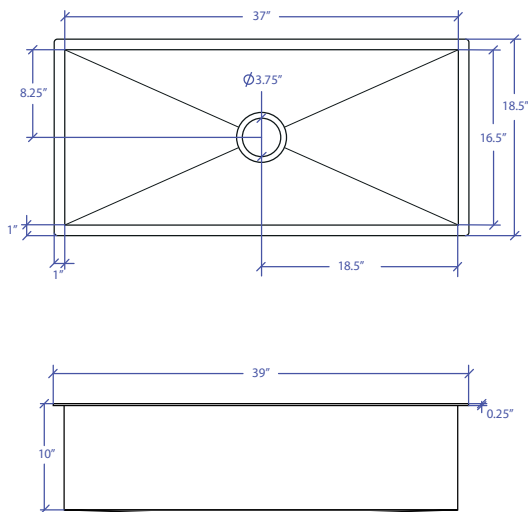

WORKSTATION MFWS-637GPSB

INDUSTRY'S ONLY STAINLESS STEEL SINK DESIGNED SPECIFICALLY TO BE FLUSH-MOUNTED

- FEATURES**
 16-gauge type 304 stainless steel
 5-gauge 304 stainless steel rim
- TECHNICAL INFORMATION**
 External dimension: 39"Lx18.5"Wx10"D
 Basin dimensions: 37"Lx16.5"Wx10"D
 Rim width: 1"
 Rim thickness: 1/4"
 Rim corner: 1/4" round
- FINISHES**
 Graphite PVD Satin Brushed stainless steel
- INSTALLATION OPTIONS**
 Flush-mount
- MINIMUM CABINET SIZE (I.D.)**
 Flush-mount 41"
- INSTALLATION TYPE**