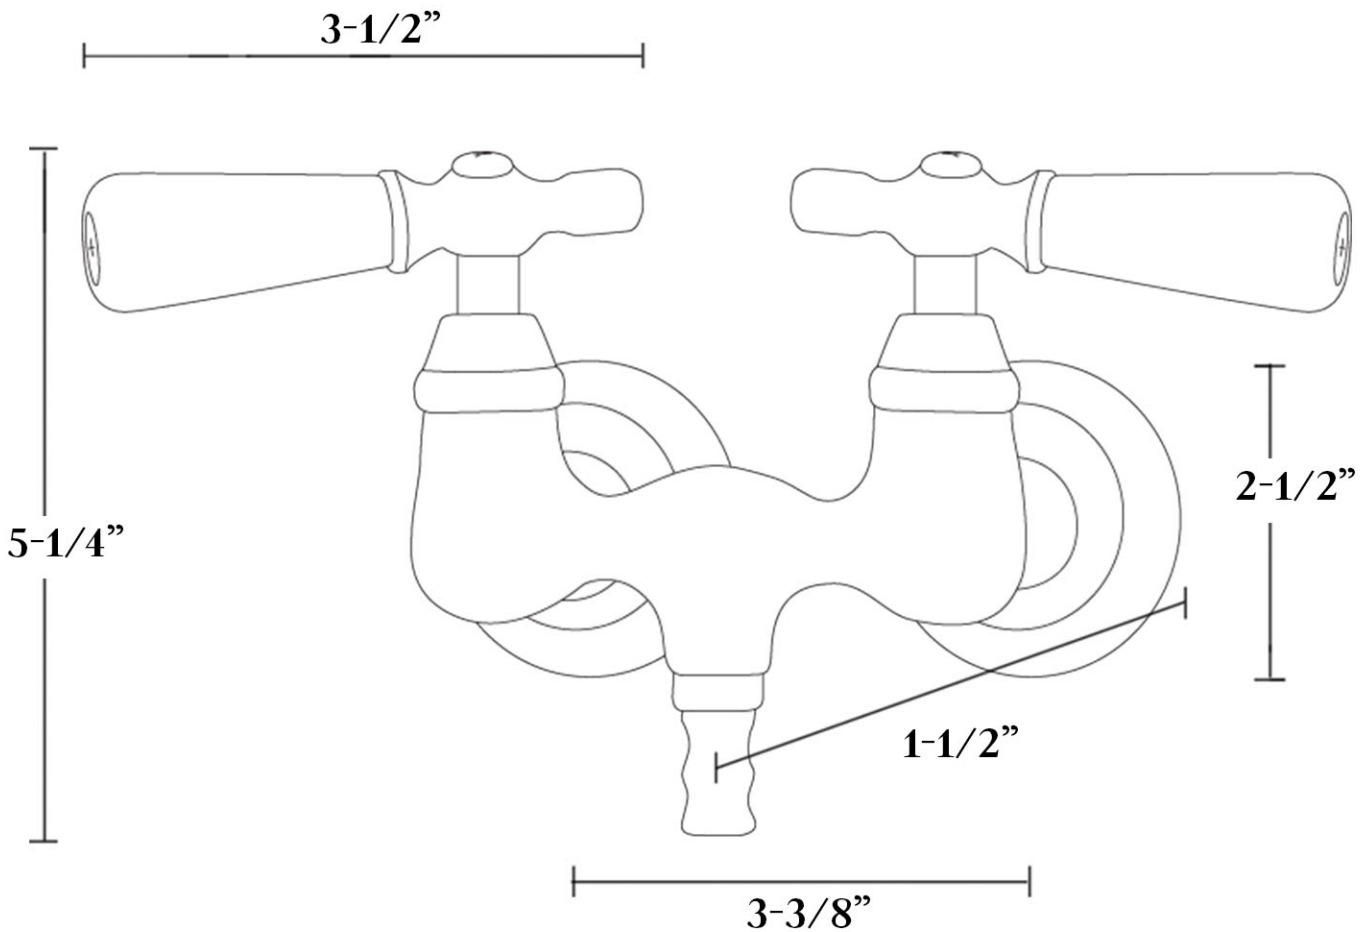

MAIDSTONE

www.MaidstoneSupply.com

Clawfoot Tub Faucet with Metal Lever Handles

Part No: 121-DSW1-2ML

Contact Maidstone for additional information and specifications. For complete warranty information and a list of dealers visit www.MaidstoneSupply.com. All products and specifications are subject to change without notice. Maidstone is not responsible for typographical and/or dimensional errors. Typographical errors are subject to correction.

Note: Rough-in dimensions may vary $\pm 1/2$ " and are subject to change. No responsibility is assumed by Maidstone.