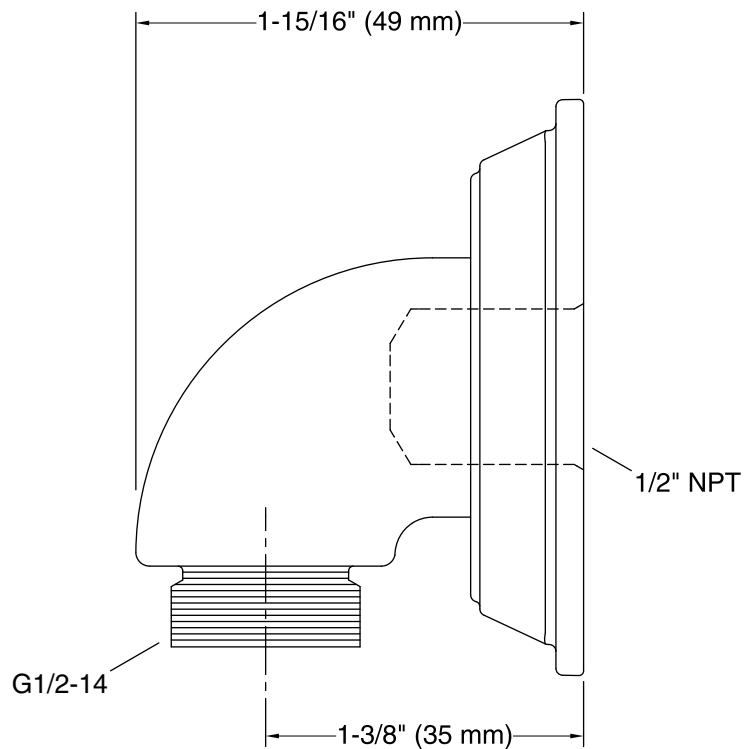

Features

- For use with a handshower and hose (sold separately).
- Includes check valve for backflow prevention.
- Coordinates with Memoirs faucets and accessories.

Material

- Brass construction.
- KOHLER finishes resist corrosion and tarnishing.

Color	Code	Description
	CP	Polished Chrome
	BN	Vibrant® Brushed Nickel
	BV	Vibrant® Brushed Bronze
	2BZ	Oil-Rubbed Bronze

Technical Information

All product dimensions are nominal.

Notes

Install this product according to the installation instructions.