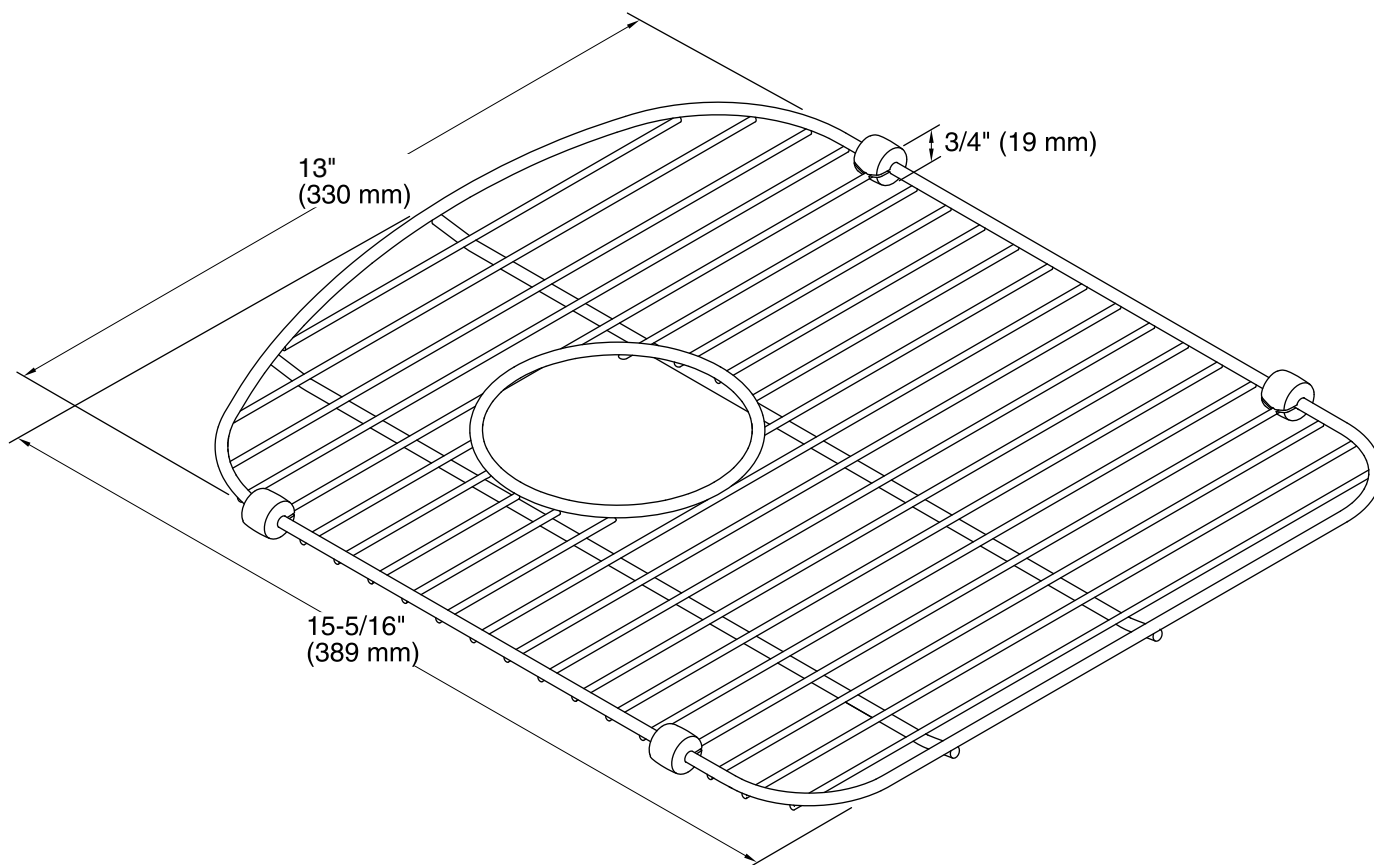

Features

- Fits in the right bowl of the K-6626 Langlade Smart Divide® kitchen sink.
- Durable stainless-steel construction.
- Helps protect sink surface from daily wear.
- Innovative wheels around the perimeter provide a secure fit and reduce debris buildup.
- Dishwasher safe.

	ST	Stainless Steel
--	----	-----------------

Technical Information

All product dimensions are nominal.