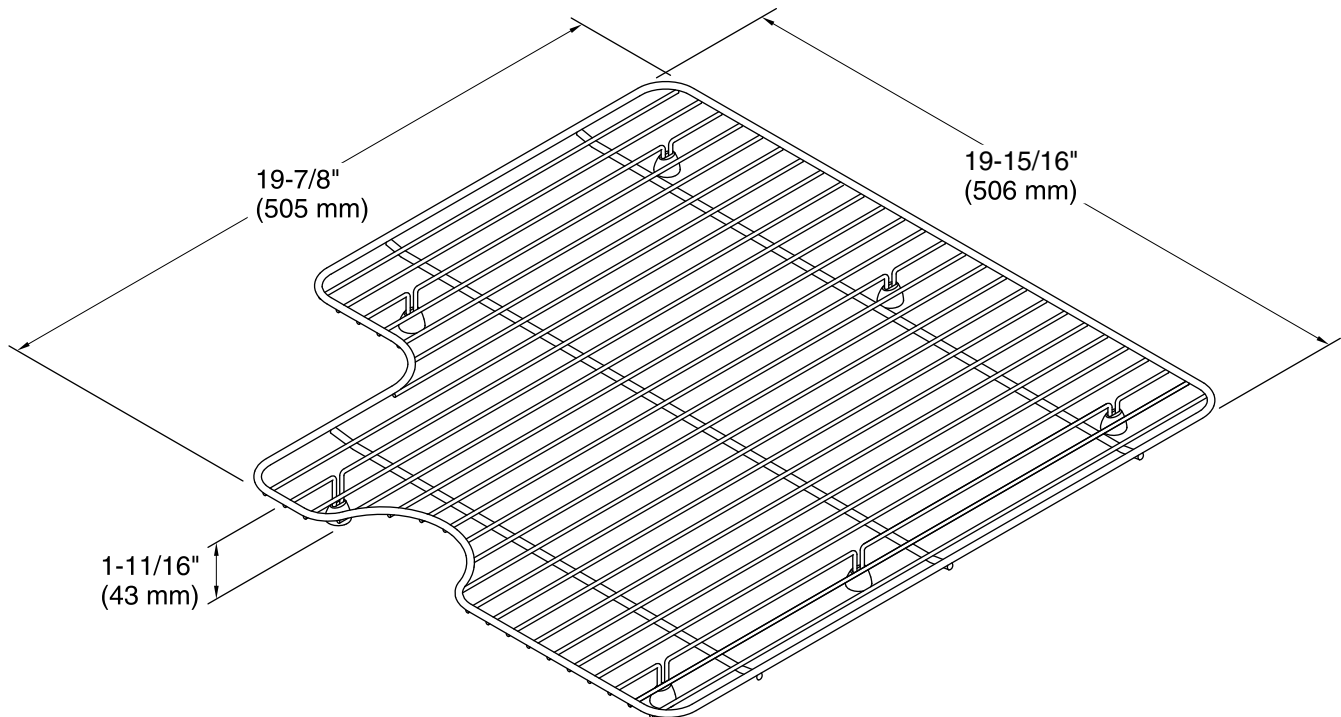

Farmstead®
Right-Side Sink Rack
K-21111

Features

- Fits in the right side of the K-21103 Farmstead kitchen sink.
- Comes included with the K-21103 Farmstead kitchen sink.
- Helps protect sink surface from daily wear.
- Dishwasher safe.
- Rubber feet provide added protection.
- Designed to sit side-by-side with the K-21110 left-hand rack.

Color	Code	Description
	ST	Stainless Steel

Technical Information

All product dimensions are nominal.