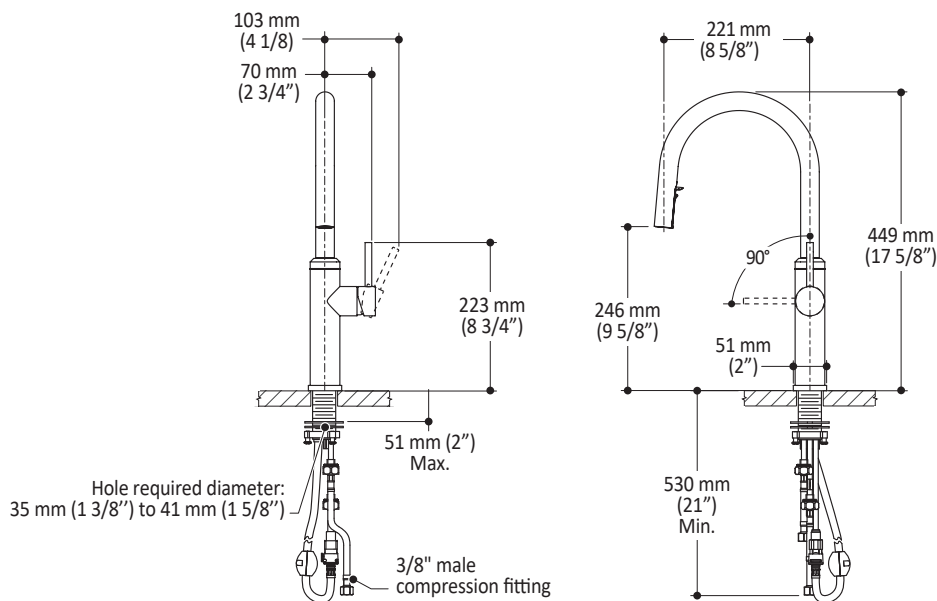

ONCE UPON A TIME...WATER®

ENORA™

KF1967 Single Handle Kitchen Faucet

SPECIFICATIONS

Features

- Single-handle kitchen faucet with ergonomic hidden pull-down spray
- Solid stainless steel construction
- Ceramic disc cartridge
- 2-mode spray handshower: regular stream or spray
- 9.5 mm (3/8") flexible nylon supplies
- 360° swivel spout
- High quality 1524 mm (60") nylon hose
- Integral check valves
- Single hole installation
- Quick installation system

Product dimensions:

Important: Dimensions are approximated and are subject to changes. Please refer to the installation instructions.

ONCE UPON A TIME...WATER®

1355, 2nd Street, Industrial Park
Sainte-Marie (Québec)
Canada G6E 1G9