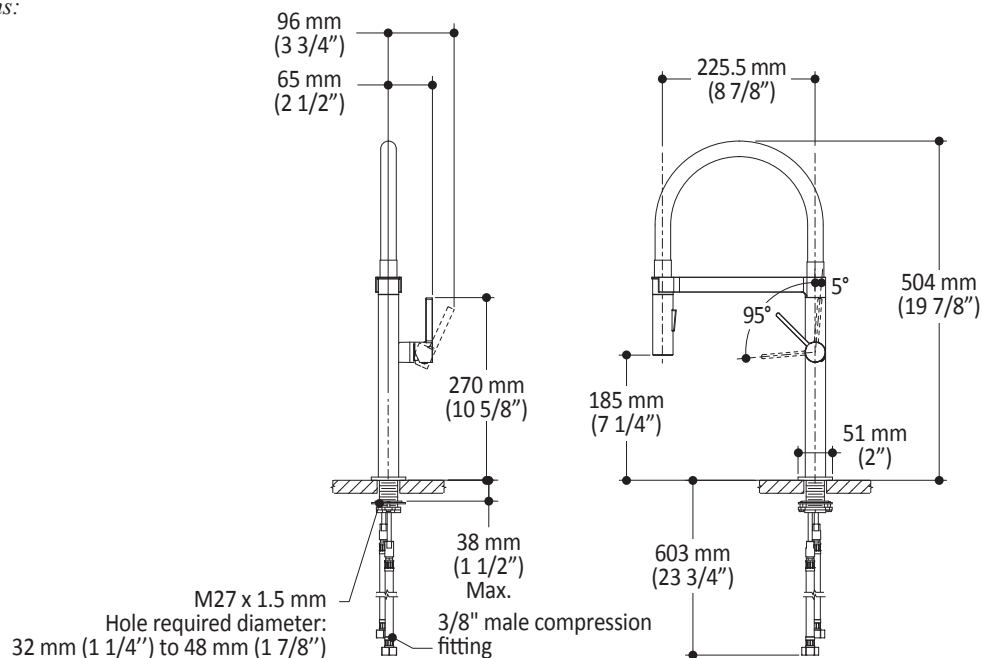

Colors (Finishes)

- Chrome: KF1751-110
- Stainless steel PVD*: KF1751-130
- Chrome and black handle: KF1751-150
- Stainless steel PVD* and black handle: KF1751-170

Maximum flow rate

- 8.3 liters/min. (2.2 gallons/min.)

Product dimensions:

Important: Dimensions are approximated and are subject to changes. Please refer to the installation instructions.

ONCE UPON A TIME...WATER®

1355, 2nd Street, Industrial Park
Sainte-Marie (Québec)
Canada G6E 1G9