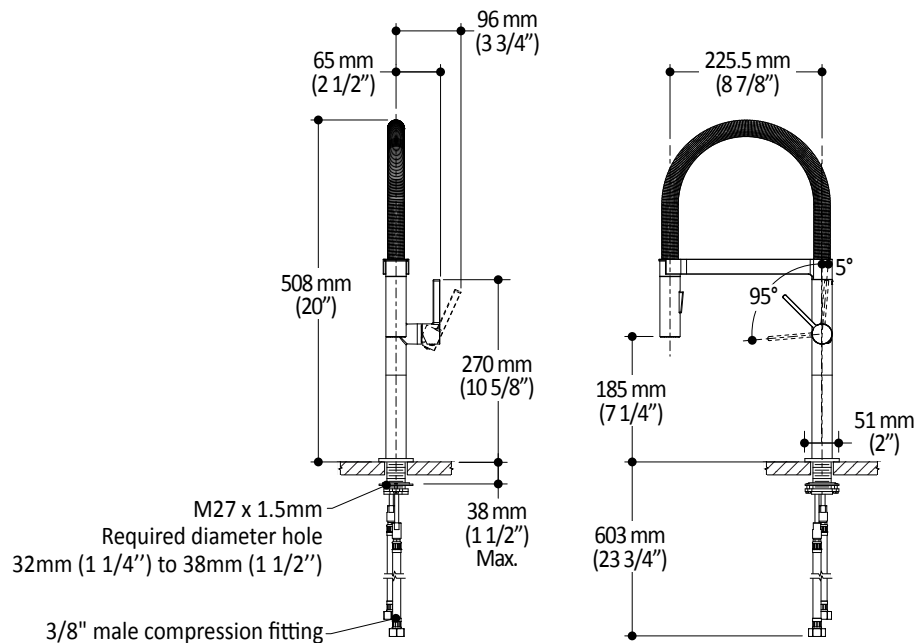

Colors (Finishes)

- Chrome: KF1548-110
- Stainless Steel PVD*: KF1548-130

Certifications

The specified model meets or exceeds the following standards;

- UPC
- ADA 
- NSF 61

Packaging

- Dimensions: 750mm x 360mm x 133mm (29 1/2" x 17 1/8" x 5 1/4")
- Volume: 1 cu ft (0.028 cu m)
- Total weight: 7.6 lb (3.45 kg)

Maximum flow rate

- 8.3 liters/min. (2.2 gallons/min.)

* PVD finish: Physical Vapour Deposit

Installation Notes

This product must be installed following the installation instructions provided.

WARRANTY

Kalia Inc. guarantees all aspects of its products to be free of defects in material and workmanship for normal residential use. **Refer to the warranty included with the Kalia products for details.**

Product dimensions:

Important: Dimensions are approximated and are subject to changes. Please refer to the installation instructions.

Kalia inc.
1355, 2nd Street
Sainte-Marie (Quebec)
Canada G6E 1G9

Tel.: 1-418-387-9090
1 877 GO KALIA (1-877-465-2542)
Fax: 1-418-387-9089
www.kaliastyle.com