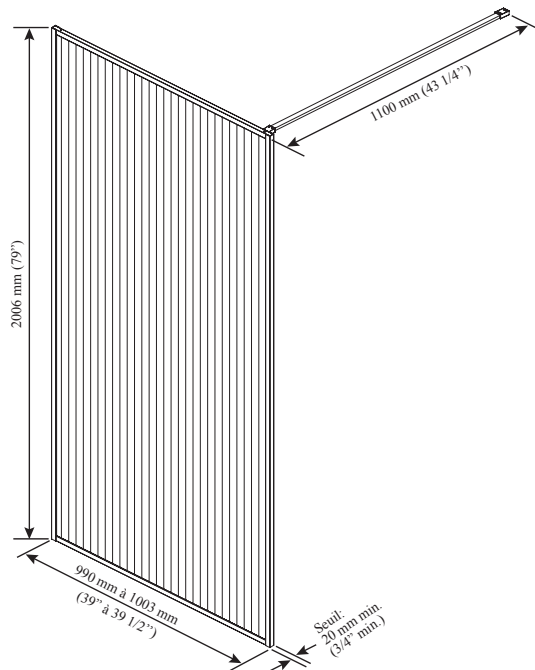

Important: Dimensions are approximated and are subject to changes. Please refer to the installation instructions.

ONCE UPON A TIME...WATER®

1355, 2nd Street, Industrial Park
Sainte-Marie (Québec)
Canada G6E 1G9

T 418-387-9090
1-877-GO-KALIA (1-87- 465-2542)
F 418 387-9089

KaliaStyle.com