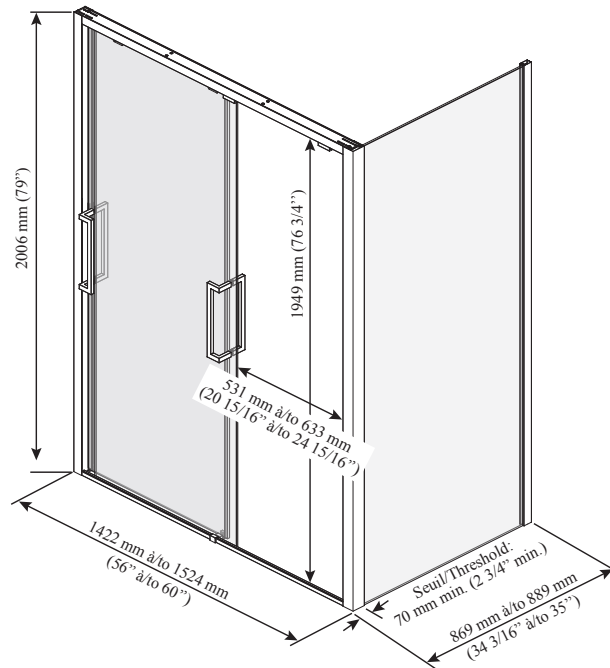

ONCE UPON A TIME...WATER®

**IKONIK™ 60" x 36"**

**DR1951/DR1952/DR1953**  
**60" x 36" Bypass Sliding Door**

**SPECIFICATIONS**

**Features**

- 2-panel sliding door with ultra-modern frame
- Ultra-smooth rolling system
- Hidden anti-jump system without friction
- 8 mm (5/16") (mobile panels) and 10 mm (3/8") (return panel) clear tempered glass with Duraclean treatment for easy maintenance
- Watertight closure
- Removable central guide for easy maintenance
- Adjustable guide to minimise mobile panel rocking
- Geometric style stainless steel handles of 325 mm (12 13/16")
- 70 mm (2 3/4") minimum threshold required
- Reversible unit

- BW1213    • BW1107
- BW1193    • BW1194
- BW1283    • BW1284

**INSTALLATION NOTES**

Minimum threshold required for installation is 70 mm (2 3/4"). This product must be installed following the installation instructions provided.

DR1951-160-003,  
DR1952-160-003,  
DR1953-160-003  
Right-opening shown

**Important:** Dimensions are approximated and are subject to changes. Please refer to the installation instructions.

ONCE UPON A TIME...WATER®