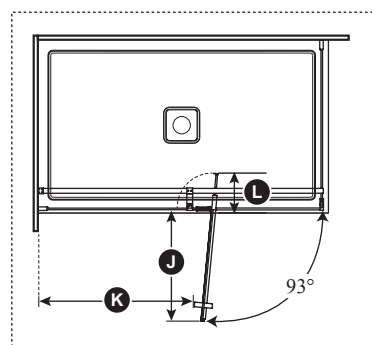

#### Features

- **Frameless** pivot 2-panel door for corner shower
- Large adjustment up to 154 mm (6")
- Ultra-strong stainless steel hinges placed at the top and bottom of the panel for sleek look
- Linear bracing bar with optimal clearance for rainheads
- 1956 mm (77") panel height provides freedom of movement
- Door access: 595 to 722 mm (23 1/2" to 28 1/2")
- 200 mm (8") ergonomic inside and outside handles
- Sealed magnet ensuring door to shut watertight
- 8 mm (5/16") clear tempered glass **with Duraclean treatment** for easy maintenance
- Reversible unit (mobile panel closes on return panel)
- The shower door is a one-person installation

#### INSTALLATION NOTES

Minimum threshold required for installation is 25 mm (1"). This product must be installed following the installation instructions provided.

#### Door dimensions

<b>A</b>	129 mm (5")
<b>B</b>	1270 mm to 1422 mm (50" to 56")
<b>C</b>	Mobile panel: 830 mm (32 11/16")
<b>D</b>	Fixed panel: 617 mm (24 1/4")
<b>E</b>	Return panel: 696 mm (27 3/8")
<b>F</b>	1941.5 mm (76 7/16")
<b>G</b>	Door Height: 1956 mm (77")
<b>H</b>	595 to 722 mm (23 1/2" to 28 1/2")
<b>I</b>	762 to 781 mm (30" to 30 3/4")
<b>J</b>	600 mm to 750 mm (23 5/8" to 29 1/2")
<b>K</b>	Min. Clearance: 575 mm (22 5/8")
<b>L</b>	Excess 77 mm to 229 mm (3" to 9")