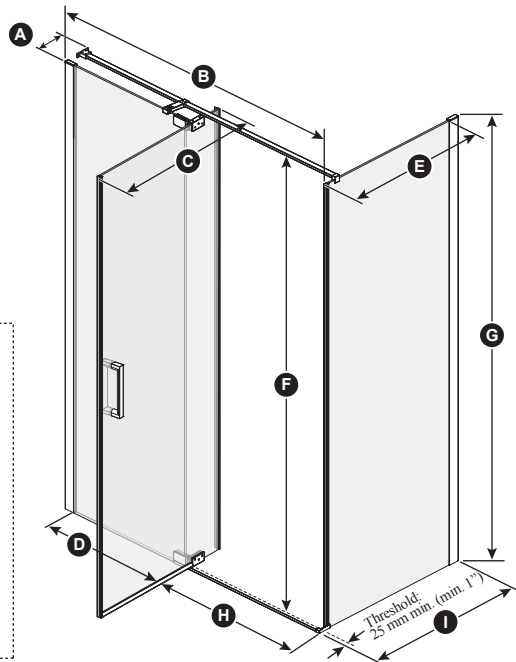

#### Features

- **Frameless** pivot 2-panel door for corner shower
- Large adjustment up to 154 mm (6")
- Ultra-strong stainless steel hinges placed at the top and bottom of the panel for sleek look
- Linear bracing bar with optimal clearance for rainheads
- 1956 mm (77") panel height provides freedom of movement
- Door access: 595 to 722 mm (23 1/2" to 28 1/2")
- 200 mm (8") ergonomic inside and outside handles
- Sealed magnet ensuring door to shut watertight
- 8 mm (5/16") clear tempered glass **with Duraclean treatment** for easy maintenance
- Reversible unit (mobile panel closes on return panel)
- The shower door is a one-person installation

#### INSTALLATION NOTES

Minimum threshold required for installation is 25 mm (1"). This product must be installed following the installation instructions provided.

#### Door dimensions

<b>A</b>	129 mm (5")
<b>B</b>	1270 mm to 1422 mm (50" to 56")
<b>C</b>	Mobile panel: 830 mm (32 11/16")
<b>D</b>	Fixed panel: 617 mm (24 1/4")
<b>E</b>	Return panel: 696 mm (27 3/8")
<b>F</b>	1941.5 mm (76 7/16")
<b>G</b>	Door Height: 1956 mm (77")
<b>H</b>	595 to 722 mm (23 1/2" to 28 1/2")
<b>I</b>	762 to 781 mm (30" to 30 3/4")
<b>J</b>	600 mm to 750 mm (23 5/8" to 29 1/2")
<b>K</b>	Min. Clearance: 575 mm (22 5/8")
<b>L</b>	Excess 77 mm to 229 mm (3" to 9")