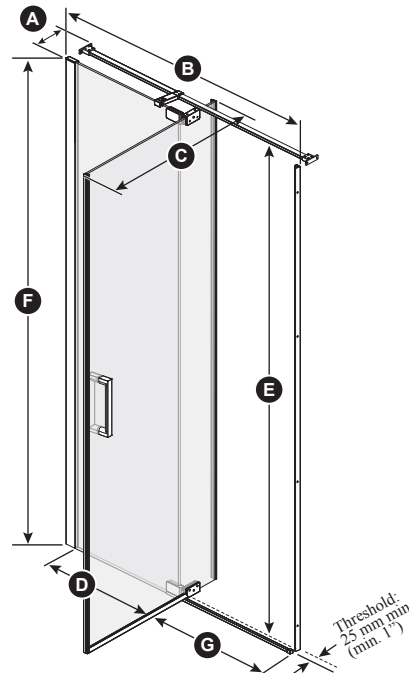

ONCE UPON A TIME...WATER®

DISTINK™ 48''

**DR1740
48'' Pivot Door**

SPECIFICATIONS

Features

- **Frameless** pivot 2-panel door for alcove shower
- Large adjustment up to 154 mm (6'')
- Ultra-strong stainless steel hinges placed at the top and bottom of the panel for sleek look
- Linear bracing bar with optimal clearance for rainheads
- 1956 mm (77'') panel height provides freedom of movement
- Door access: 520 to 650 mm (20 1/2'' to 25 1/2'')
- 200 mm (8'') ergonomic inside and outside handles
- Sealed magnet ensuring door to shut watertight
- 8 mm (5/16'') clear tempered glass **with Duraclean treatment** for easy maintenance
- Reversible unit
- The shower door is a one-person installation

Finish

- Chrome:
- DR1740-110-XXX
- Matte black:
- DR1740-160-XXX

Glass pattern

- Clear tempered glass:
- DR1740-XXX-003

This door can be installed with the following Kalia shower base(s) model(s):

- BW1088
- BW1095
- BW1279
- BW1550
- BW1098
- BW1212
- BW1549

INSTALLATION NOTES

Minimum threshold required for installation is 25 mm (1''). This product must be installed following the installation instructions provided.

WARRANTY

Kalia Inc. guarantees all aspects of its products to be free of defects in material and workmanship for normal residential use. Refer to the warranty included with the Kalia products for details.

DR1740-110-003/
Right opening shown

Template tool included

Important: Dimensions are approximated and are subject to changes. Please refer to the installation instructions.

Door dimensions

A	129 mm (5'')
B	1118 mm to 1270 mm (44'' to 50'')
C	Mobile panel: 760 mm (29 15/16'')
D	Fixed panel: 534 mm (21'')
E	1941.5 mm (76 7/16'')
F	Door Height: 1956 mm (77'')
G	520 to 650 mm (20 1/2'' to 25 1/2'')
H	530 mm to 680 mm (20 7/8'' to 26 3/4'')
I	Min. Clearance: 495 mm (19 1/2'')
J	Excess 80 mm to 232 mm (3 1/8'' to 9 1/8'')