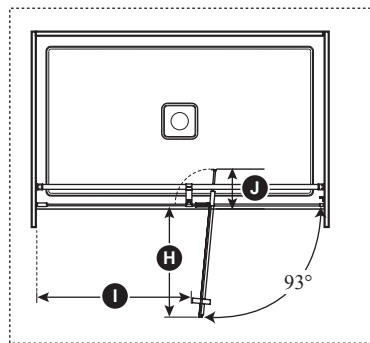

ONCE UPON A TIME...WATER®

DISTINK™ 48''

**DR1740
48'' Pivot Door**

SPECIFICATIONS

Features

- **Frameless** pivot 2-panel door for alcove shower
- Large adjustment up to 154 mm (6'')
- Ultra-strong stainless steel hinges placed at the top and bottom of the panel for sleek look
- Linear bracing bar with optimal clearance for rainheads
- 1956 mm (77'') panel height provides freedom of movement
- Door access: 520 to 650 mm (20 1/2'' to 25 1/2'')
- 200 mm (8'') ergonomic inside and outside handles
- Sealed magnet ensuring door to shut watertight
- 8 mm (5/16'') clear tempered glass **with Duraclean treatment** for easy maintenance
- Reversible unit
- The shower door is a one-person installation

INSTALLATION NOTES

Minimum threshold required for installation is 25 mm (1''). This product must be installed following the installation instructions provided.

WARRANTY

Kalia Inc. guarantees all aspects of its products to be free of defects in material and workmanship for normal residential use. Refer to the warranty included with the Kalia products for details.

DR1740-110-003/
Right opening shown

Template tool included

Important: Dimensions are approximated and are subject to changes. Please refer to the installation instructions.

Door dimensions

A	129 mm (5'')
B	1118 mm to 1270 mm (44'' to 50'')
C	Mobile panel: 760 mm (29 15/16'')
D	Fixed panel: 534 mm (21'')
E	1941.5 mm (76 7/16'')
F	Door Height: 1956 mm (77'')
G	520 to 650 mm (20 1/2'' to 25 1/2'')
H	530 mm to 680 mm (20 7/8'' to 26 3/4'')
I	Min. Clearance: 495 mm (19 1/2'')
J	Excess 80 mm to 232 mm (3 1/8'' to 9 1/8'')