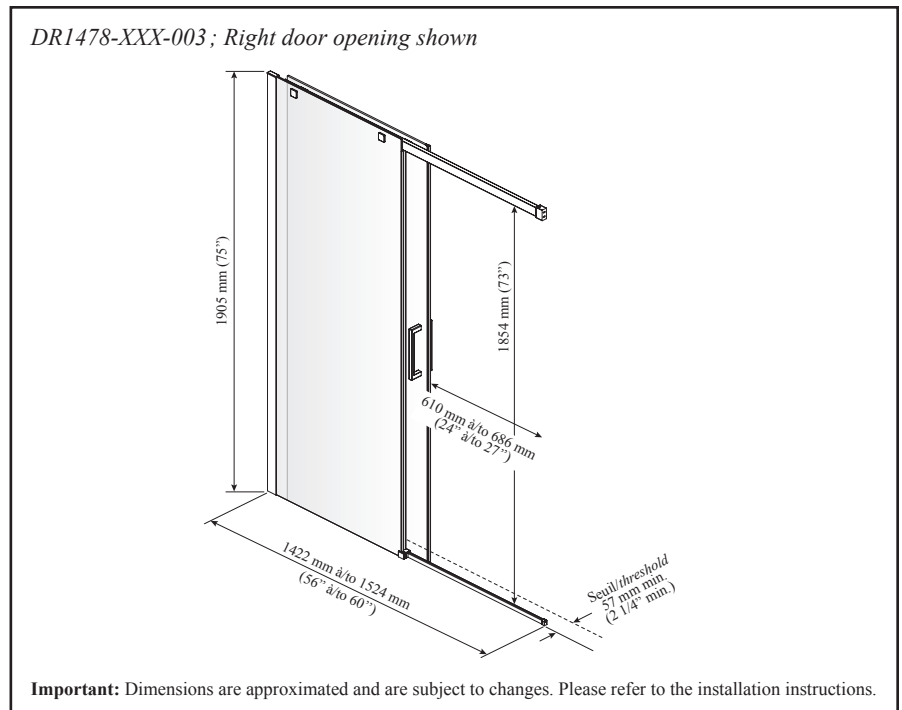

WARRANTY

Kalia Inc. guarantees all aspects of its products to be free of defects in material and workmanship for normal residential use. Refer to the warranty included with the Kalia products for details.