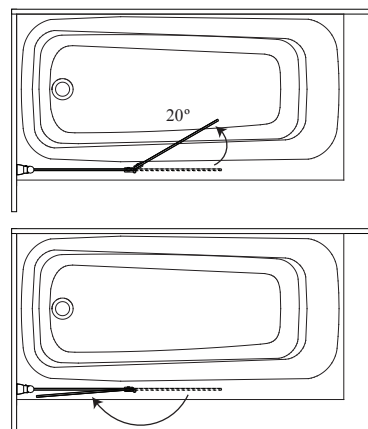

Features

- **Frameless** pivot bath shield
- Articulated double pivot door allowing full access to the tub
- 25 mm (1") adjustment
- 6 mm (1/4") clear tempered glass
- Reversible unit
- 1423 mm (56") door height

Finish

- Chrome:
- DR1450-110-XXX
- Brushed Nickel PVD:
- DR1450-120-XXX
- Matte Black:
- DR1450-160-XXX

Glass patternn

- Clear tempered glass:
- DR1450-XXX-000

INSTALLATION NOTES

This product must be installed following the installation instructions provided.

DR1450-XXX-XXX; Left opening shown

1st panel movement

2nd panel movement

Important: Dimensions are approximated and are subject to changes. Please refer to the installation instructions.