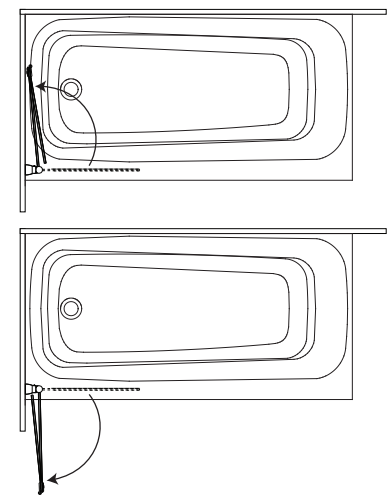

Features

- **Frameless** pivot bath shield
- Articulated double pivot door allowing full access to the tub
- 25 mm (1") adjustment
- 6 mm (1/4") clear tempered glass
- Reversible unit
- 1423 mm (56") door height

DR1450-XXX-XXX; Left opening shown

1st panel movement

2nd panel movement

Important: Dimensions are approximated and are subject to changes. Please refer to the installation instructions.