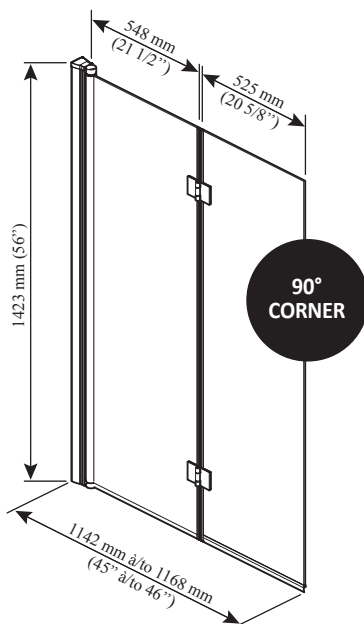

Features

- **Frameless** pivot bath shield
- Articulated double pivot door allowing full access to the tub
- 25 mm (1") adjustment
- 6 mm (1/4") clear tempered glass
- Reversible unit
- 1423 mm (56") door height

Finish

- Chrome:
- DR1450-110-XXX
- Brushed Nickel PVD:
- DR1450-120-XXX
- Matte Black:
- DR1450-160-XXX

Glass patternn

- Clear tempered glass:
- DR1450-XXX-000

INSTALLATION NOTES

This product must be installed following the installation instructions provided.

DR1450-XXX-XXX; Left opening shown

1st panel movement

2nd panel movement

Important: Dimensions are approximated and are subject to changes. Please refer to the installation instructions.