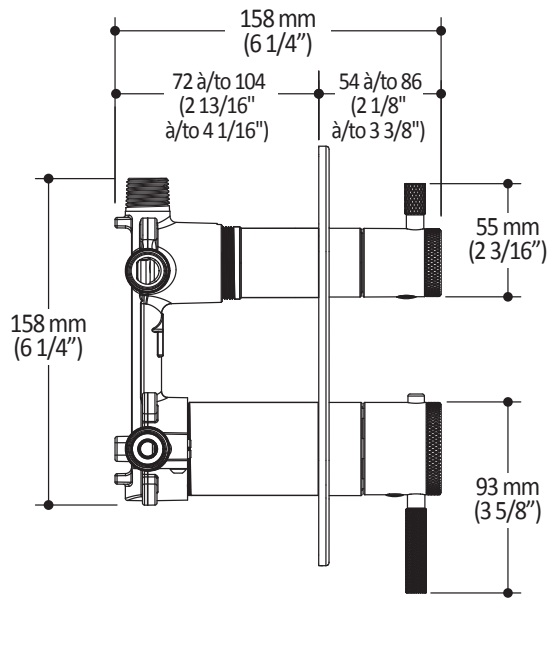

ONCE UPON A TIME...WATER®

PRECISO™

BF1818

3-way AQUATONIK™ type T/P 1/2" valve with diverter and decorative trim

SPÉCIFICATIONS

Features

- 2 male water inlets 1/2NPT threaded or welded
- 3 male water outlets 1/2NPT threaded or welded
- Solid brass construction
- Total adjustment of 32 mm (1 1/4")
- Can be installed back to back
- Support included for better stability during installation
- Operates 1 or 2 components at a time

Colors (Finishes)

- Chrome: BF1818-110

Maximum flow rate

- 1 outlet: 22 L/min (5.9 gpm) at 60 psi
- 2 outlets: 23.5 L/min (6.21 gpm) at 60 psi

Certifications

The specified model meets or exceeds the following standards;

Product dimensions:

Important: Dimensions are approximated and are subject to changes. Please refer to the installation instructions.

ONCE UPON A TIME...WATER®

1355, 2nd Street, Industrial Park
Sainte-Marie (Québec)
Canada G6E 1G9