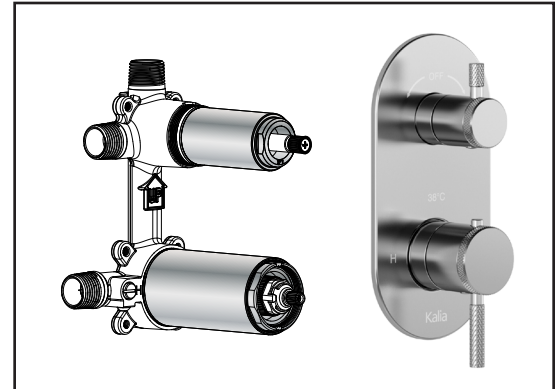

ONCE UPON A TIME...WATER®

PRECISO™

BF1818

3-way AQUATONIK™ type T/P 1/2" valve with diverter and decorative trim

SPÉCIFICATIONS

Features

- 2 male water inlets 1/2NPT threaded or welded
- 3 male water outlets 1/2NPT threaded or welded
- Solid brass construction
- Total adjustment of 32 mm (1 1/4")
- Can be installed back to back
- Support included for better stability during installation
- Operates 1 or 2 components at a time

Colors (Finishes)

- Chrome: BF1818-110

Maximum flow rate

- 1 outlet: 22 L/min (5.9 gpm) at 60 psi
- 2 outlets: 23.5 L/min (6.21 gpm) at 60 psi

Certifications

The specified model meets or exceeds the following standards;