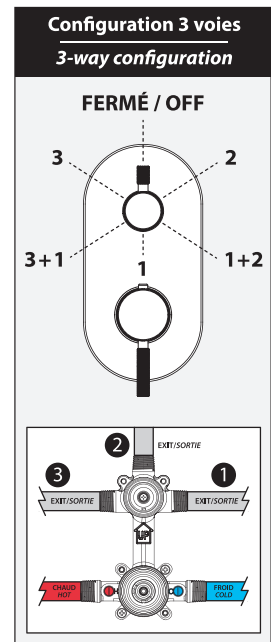

WARRANTY

Kalia Inc. guarantees all aspects of its products to be free of defects in material and workmanship for normal residential use. Refer to the warranty included with the Kalia products for details.

Product dimensions: