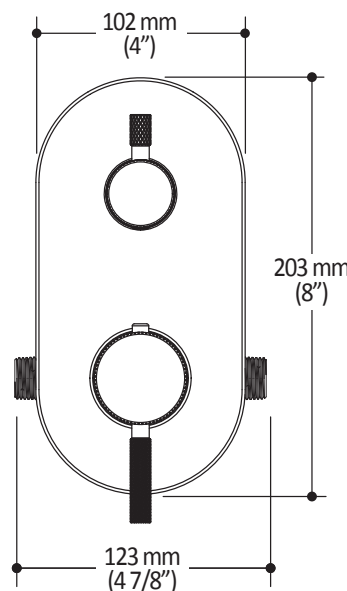

ONCE UPON A TIME...WATER®

PRECISO™

BF1818

3-way AQUATONIK™ type T/P 1/2" valve with diverter and decorative trim

SPÉCIFICATIONS

Features

- 2 male water inlets 1/2NPT threaded or welded
- 3 male water outlets 1/2NPT threaded or welded
- Solid brass construction
- Total adjustment of 32 mm (1 1/4")
- Can be installed back to back
- Support included for better stability during installation
- Operates 1 or 2 components at a time

Colors (Finishes)

- Chrome: BF1818-110

Maximum flow rate

- 1 outlet: 22 L/min (5.9 gpm) at 60 psi
- 2 outlets: 23.5 L/min (6.21 gpm) at 60 psi

Certifications

The specified model meets or exceeds the following standards;

Product dimensions:

Important: Dimensions are approximated and are subject to changes. Please refer to the installation instructions.

ONCE UPON A TIME...WATER®

1355, 2nd Street, Industrial Park
Sainte-Marie (Québec)
Canada G6E 1G9