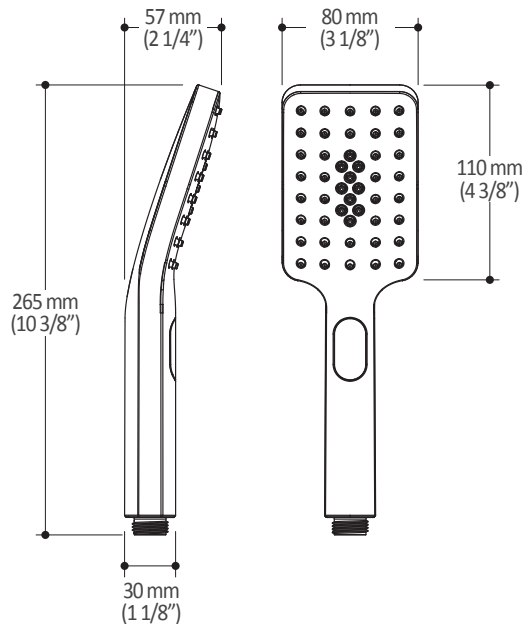

ONCE UPON A TIME...WATER®

104289

2-jet handshower

**SPECIFICATIONS**

**Features**

- Male water inlet G1/2
- Dimension: 80 mm (3 1/8") x 110 (4 3/8")
- 2 direct functions and 1 shared function
- Anti-scale system with soft sprays

**Colors (Finishes)**

- Chrome: 104289-110
- Pure Nickel PVD: 104289-125

**Maximum flow rate**

- 9.5 L/min (2.5 gpm) at 60 psi

**Certifications**

The specified model meets or exceeds the following standards;

Product dimensions:

**Important :** Dimensions are approximated and are subject to changes. Please refer to the installation instructions.

ONCE UPON A TIME...WATER®

1355, 2<sup>nd</sup> Street, Industrial Park  
Sainte-Marie (Québec)  
Canada G6E 1G9