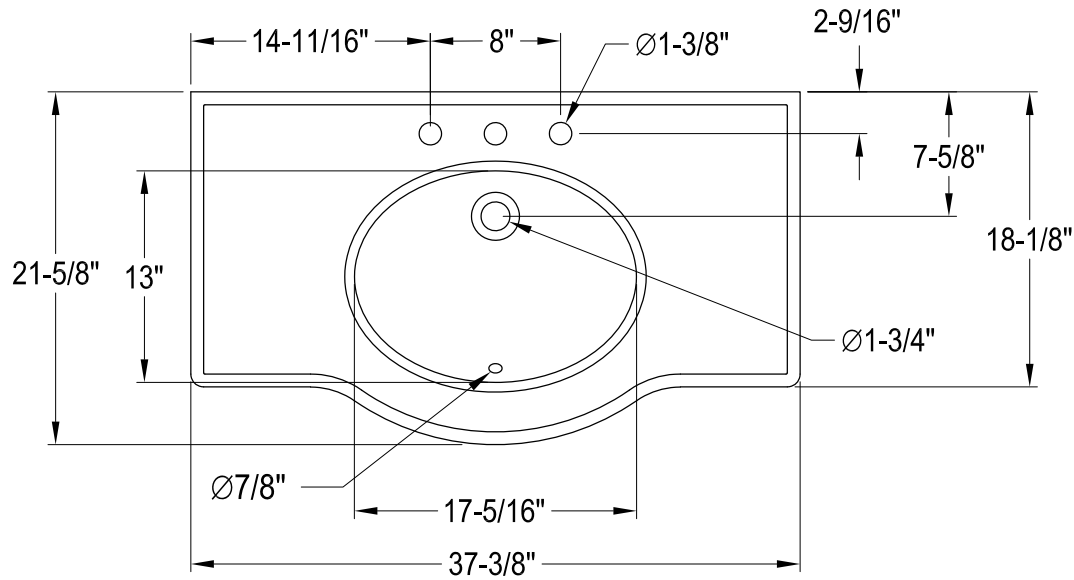

VPB1378

37" X 22" Ceramic Console Sink

Sink Back View