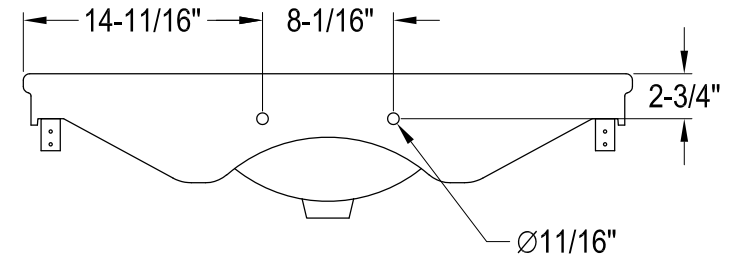

VPB1378

37" X 22" Ceramic Console Sink

Sink Back View