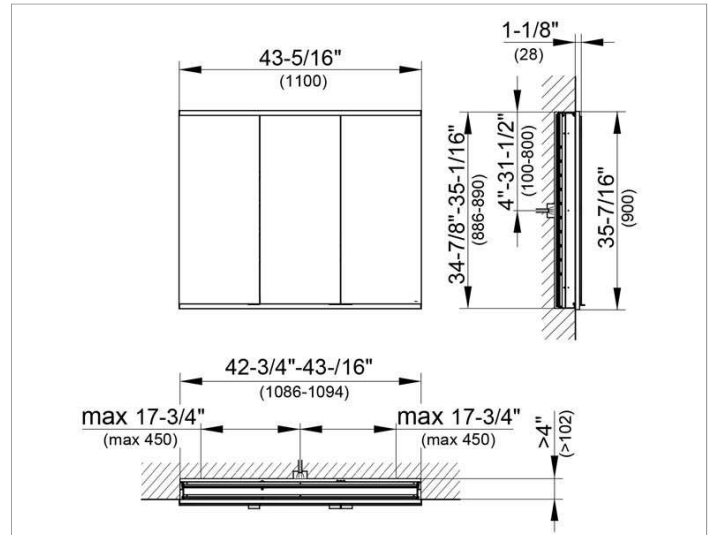

Royal Modular 2.0
800310111105300 Mirror cabinet

PRODUCT

DRAWING

EEK: A++, A+, A ,

SURFACE

silver anodized

DIMENSION

43,31 x 35,43 x 6,3 "