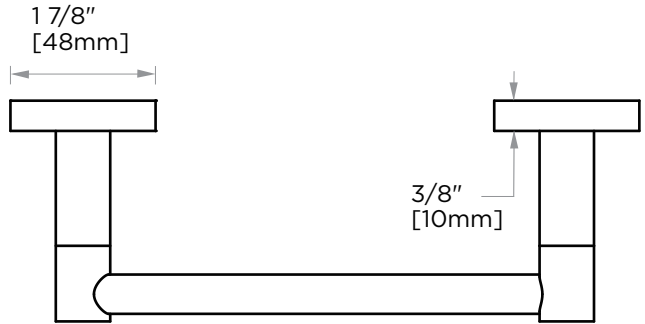

CIRCO COLLECTION
PIVOT TISSUE
HOLDER
365158

PRODUCT NAME: PIVOT TISSUE HOLDER

PRODUCT CODE: 365158

MATERIAL: All-brass construction

KEY FEATURES: Contemporary design with a twist to a tubular style.

- STOCKED FINISHES:**
- Polished Chrome (99)
 - Brushed Nickel (81)
 - Polished Nickel (68)
 - Matte Black (48)
 - Brushed Brass (78)