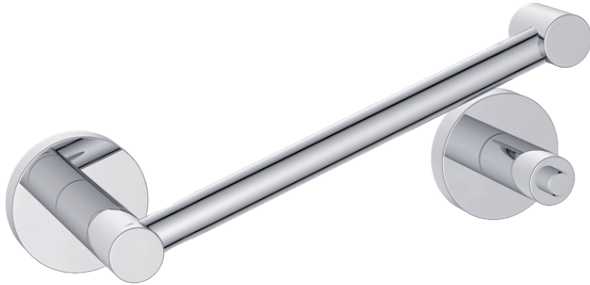

CIRCO COLLECTION
PIVOT TISSUE
HOLDER
365158

PRODUCT NAME: PIVOT TISSUE HOLDER

PRODUCT CODE: 365158

MATERIAL: All-brass construction

KEY FEATURES: Contemporary design with a twist to a tubular style.

- STOCKED FINISHES:**
- Polished Chrome (99)
 - Brushed Nickel (81)
 - Polished Nickel (68)
 - Matte Black (48)
 - Brushed Brass (78)