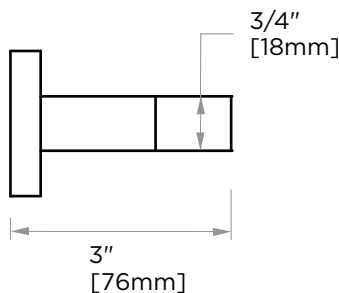

WARRANTY:

Lifetime Limited (Residential Use)
One Year (Commercial Use)

NOTE: Dimensions and specifications are subject to change without notice.