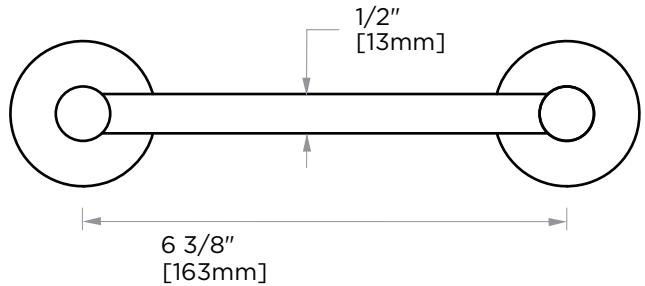

WARRANTY:

Lifetime Limited (Residential Use)
One Year (Commercial Use)

NOTE: Dimensions and specifications are subject to change without notice.