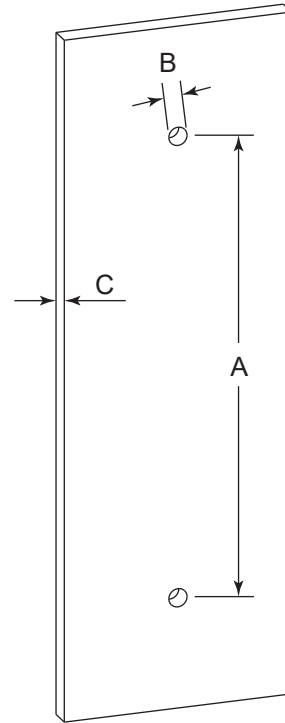

**FLORENCE  
COLLECTION  
DOUBLE SDH 12"**  
3227812

**PRODUCT NAME:** DOUBLE SHOWER  
DOOR HANDLE 12"

**PRODUCT CODE:** 3227812

**MATERIAL:** All-brass construction

**KEY FEATURES:** Traditional design.  
Round and elegant style.

Lifetime Limited (Residential Use)  
One Year (Commercial Use)

2 3/4"  
[71mm]

1 3/8"  
[36mm]

NOTE: Dimensions and specifications are subject to change without notice.

### HANDLES INFO

| Components Included |                |    |
|---------------------|----------------|----|
| ①                   | Handle         | X1 |
| ②                   | Set Screw M6   | X2 |
| ③                   | Fixing Bracket | X2 |
| ④                   | Rubber Gasket  | X4 |

### GLASS INFO

| Glass Hole C-C Distance |             |                        |
|-------------------------|-------------|------------------------|
| A                       | 8"/203mm    | 8" Shower Door Handle  |
|                         | 12"/305mm   | 12" Shower Door Handle |
|                         | 18"/457mm   | 18" Shower Door Handle |
|                         | 24"/610mm   | 24" Shower Door Handle |
|                         | 36"/914mm   | 36" Shower Door Handle |
| B                       | 1/2" (12mm) | Glass Hole Diameter    |
| C                       | 6-12mm      | Glass Thickness        |