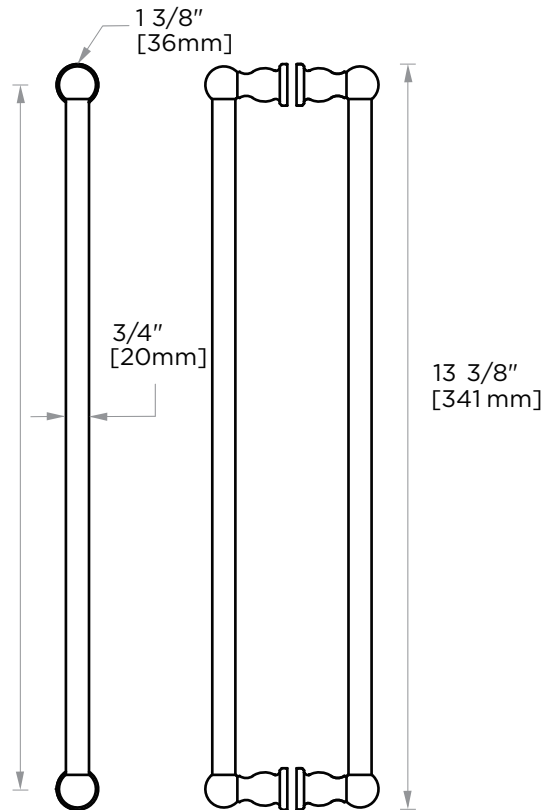

**FLORENCE  
COLLECTION  
DOUBLE SDH 12"**  
3227812

**PRODUCT NAME:** DOUBLE SHOWER  
DOOR HANDLE 12"

**PRODUCT CODE:** 3227812

**MATERIAL:** All-brass construction

**KEY FEATURES:** Traditional design.  
Round and elegant style.

Lifetime Limited (Residential Use)  
One Year (Commercial Use)

2 3/4"  
[71mm]

1 3/8"  
[36mm]

NOTE: Dimensions and specifications are subject to change without notice.

### HANDLES INFO

| Components Included |                |    |
|---------------------|----------------|----|
| ①                   | Handle         | X1 |
| ②                   | Set Screw M6   | X2 |
| ③                   | Fixing Bracket | X2 |
| ④                   | Rubber Gasket  | X4 |

### GLASS INFO

| Glass Hole C-C Distance |             |                        |
|-------------------------|-------------|------------------------|
| A                       | 8"/203mm    | 8" Shower Door Handle  |
|                         | 12"/305mm   | 12" Shower Door Handle |
|                         | 18"/457mm   | 18" Shower Door Handle |
|                         | 24"/610mm   | 24" Shower Door Handle |
|                         | 36"/914mm   | 36" Shower Door Handle |
| B                       | 1/2" (12mm) | Glass Hole Diameter    |
| C                       | 6-12mm      | Glass Thickness        |