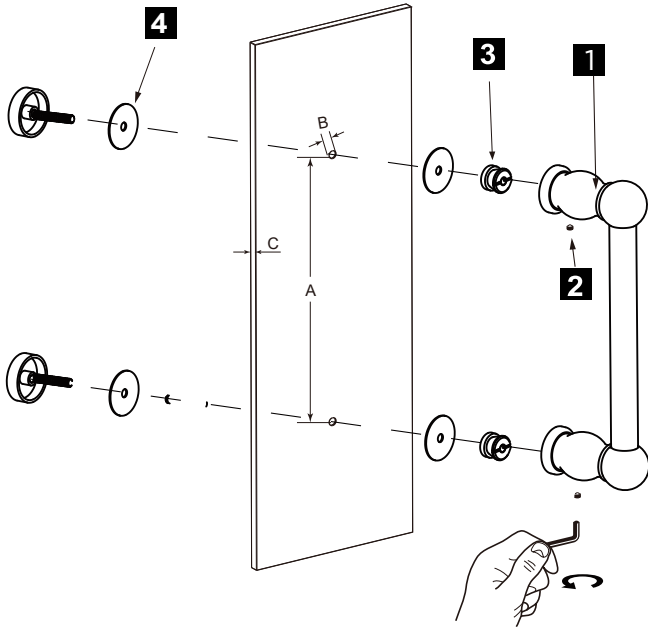

**FLORENCE  
COLLECTION  
DOUBLE SDH 12"**  
3227812

**PRODUCT NAME:** DOUBLE SHOWER  
DOOR HANDLE 12"

**PRODUCT CODE:** 3227812

**MATERIAL:** All-brass construction

**KEY FEATURES:** Traditional design.  
Round and elegant style.

Lifetime Limited (Residential Use)  
One Year (Commercial Use)

2 3/4"  
[71mm]

1 3/8"  
[36mm]

NOTE: Dimensions and specifications are subject to change without notice.

### HANDLES INFO

| Components Included |                |    |
|---------------------|----------------|----|
| ①                   | Handle         | X1 |
| ②                   | Set Screw M6   | X2 |
| ③                   | Fixing Bracket | X2 |
| ④                   | Rubber Gasket  | X4 |

### GLASS INFO

| Glass Hole C-C Distance |             |                        |
|-------------------------|-------------|------------------------|
| A                       | 8"/203mm    | 8" Shower Door Handle  |
|                         | 12"/305mm   | 12" Shower Door Handle |
|                         | 18"/457mm   | 18" Shower Door Handle |
|                         | 24"/610mm   | 24" Shower Door Handle |
|                         | 36"/914mm   | 36" Shower Door Handle |
| B                       | 1/2" (12mm) | Glass Hole Diameter    |
| C                       | 6-12mm      | Glass Thickness        |