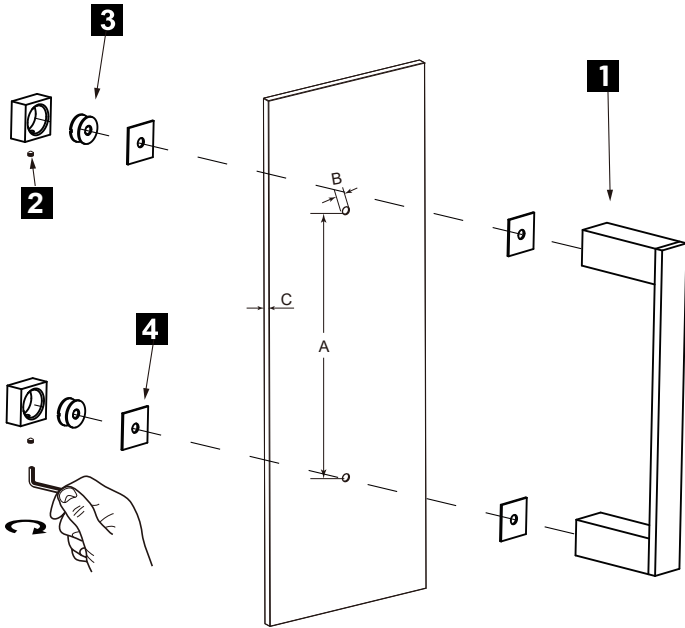

## MUNICH COLLECTION SINGLE SHOWER DOOR HANDLE 18" 2887518

**PRODUCT NAME:** SINGLE SHOWER DOOR HANDLE 18"

**PRODUCT CODE:** 2887518

**MATERIAL:** All-brass construction

**KEY FEATURES:** Contemporary design. Strong rectangular shapes, balanced by slender linear lines.

## HANDLES INFO

Components Included		
①	Handle	X1
②	Set Screw M6	X2
③	Fixing Bracket	X2
④	Rubber Gasket	X4

Mounting Kits Included		
	X1	Allen Key

## GLASS INFO

Glass Hole C-C Distance		
A	8"/203mm	8" Shower Door Handle
	12"/305mm	12" Shower Door Handle
	18"/457mm	18" Shower Door Handle
	24"/610mm	24" Shower Door Handle
	36"/914mm	36" Shower Door Handle
B	1/2" (12mm)	Glass Hole Diameter
C	6-12mm	Glass Thickness