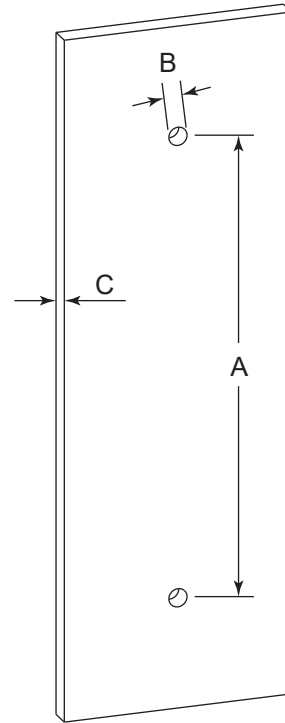

## MUNICH COLLECTION SINGLE SHOWER DOOR HANDLE 18" 2887518

**PRODUCT NAME:** SINGLE SHOWER DOOR HANDLE 18"

**PRODUCT CODE:** 2887518

**MATERIAL:** All-brass construction

**KEY FEATURES:** Contemporary design. Strong rectangular shapes, balanced by slender linear lines.

NOTE: Dimensions and specifications are subject to change without notice.

## HANDLES INFO

Components Included		
①	Handle	X1
②	Set Screw M6	X2
③	Fixing Bracket	X2
④	Rubber Gasket	X4

Mounting Kits Included		
	X1	Allen Key

## GLASS INFO

Glass Hole C-C Distance		
A	8"/203mm	8" Shower Door Handle
	12"/305mm	12" Shower Door Handle
	18"/457mm	18" Shower Door Handle
	24"/610mm	24" Shower Door Handle
	36"/914mm	36" Shower Door Handle
B	1/2" (12mm)	Glass Hole Diameter
C	6-12mm	Glass Thickness