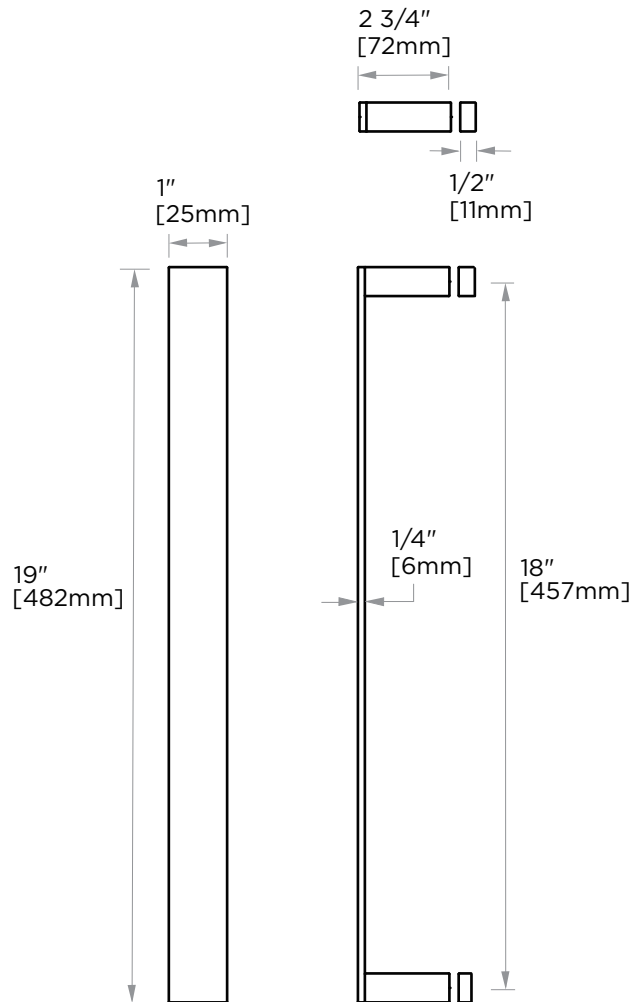

## MUNICH COLLECTION SINGLE SHOWER DOOR HANDLE 18" 2887518

**PRODUCT NAME:** SINGLE SHOWER DOOR HANDLE 18"

**PRODUCT CODE:** 2887518

**MATERIAL:** All-brass construction

**KEY FEATURES:** Contemporary design. Strong rectangular shapes, balanced by slender linear lines.

NOTE: Dimensions and specifications are subject to change without notice.

## HANDLES INFO

Components Included		
①	Handle	X1
②	Set Screw M6	X2
③	Fixing Bracket	X2
④	Rubber Gasket	X4

Mounting Kits Included		
	X1	Allen Key

## GLASS INFO

Glass Hole C-C Distance		
A	8"/203mm	8" Shower Door Handle
	12"/305mm	12" Shower Door Handle
	18"/457mm	18" Shower Door Handle
	24"/610mm	24" Shower Door Handle
	36"/914mm	36" Shower Door Handle
B	1/2" (12mm)	Glass Hole Diameter
C	6-12mm	Glass Thickness