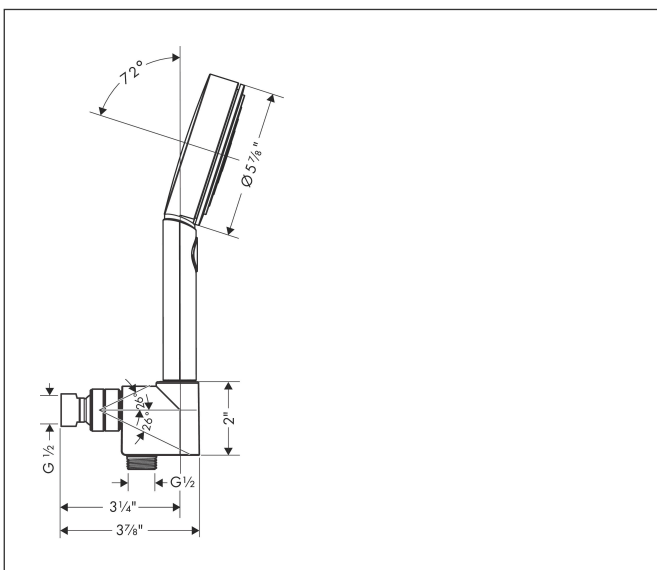

Drawing

Technology

Spray Types