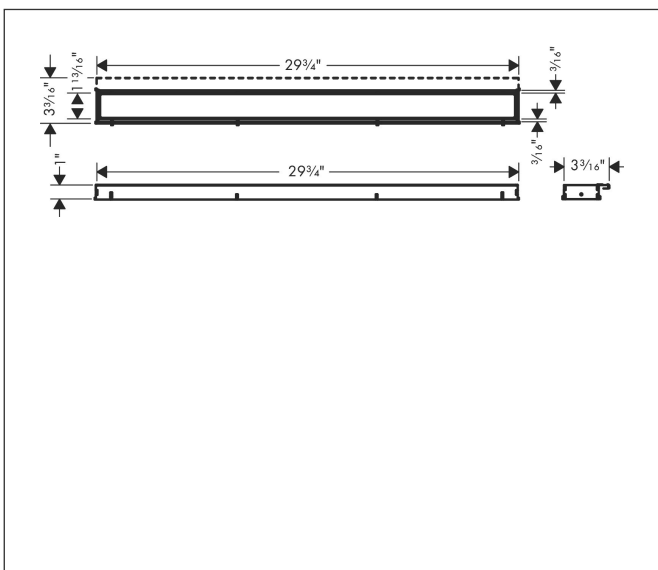

Brand	hansgrohe
Art. Name	RainDrain Match Trim 31 1/2" with Height Adjustable Frame
Art. Nr.	56038001
Surface	chrome
Pos.	1

Product Picture

Features

- Consists of: design trim, height adjustable frame, wall installation flange
- Mounting type: wall-mounted, free in the floor
- Easy to clean surface
- Easy adjustment to tile thickness with height adjustable frame (7 - 18 mm)
- Tile thickness: up to 18 mm
- Suitable for any type of tile
- Up to 60 l/min drainage capacity
- Where to use: new construction, renovation
- Grate removal tool allows easy removal of the trim
- Wall mounting possible
- tile inlay depth: 12 mm
- Grate material: Stainless Steel 304 (1.4301)
- Suitable for primary and secondary drainage
- Frame width: 62 mm

Drawing

Technology