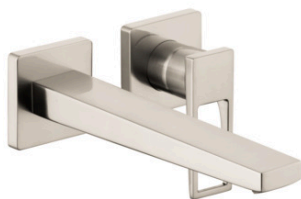

Metropol
Wall-Mounted Single-Handle Faucet Trim with Loop Handle, 1.2 GPM
 Finishes : **brushed nickel** Part no. : **74526821**

Description

Features

- Aerated spray
- Flow: 1.2 GPM (4.5 L/Min)
- Ceramic cartridge

Item details

List Price \$ 494.00

Technology

Compliance

Product image

Scale drawing

Metropol
Wall-Mounted Single-Handle Faucet Trim with Loop Handle, 1.2 GPM
 Finishes : **brushed nickel** Part no. : **74526821**

Exploded drawing

Year of production: >01/18

Metropol**Wall-Mounted Single-Handle Faucet Trim with Loop Handle, 1.2 GPM**Finishes : **brushed nickel** Part no. : **74526821****Spare parts list**

Year of production: >01/18

Pos.	Description	Part no.	Price	PU
1	handle	93164820	-	1
2	screw cover	96338000	-	1
3	sleeve	93053820	-	1
4	escutcheon for handle	93161820	-	1
5	nut	93141000	-	1
6	O-ring 26x2	98147000	-	1
7	cartridge, assy	95973001	-	1
8	locking screw for handle	95140000	-	1
9	seal	98865000	-	1
10	adapter for cartridge	95634000	-	1
11	fixing set	97971000	-	1
12	spout 225 mm	93166820	-	1
13	aerator M24x1 (4,5 l/min)	93202000	-	1
14	service tool	95661000	-	1
15	O-ring 18x1,5	98231000	-	1
16	escutcheon for spout	93162820	-	1
17	connecting thread G½	95626000	-	1
18	O-ring 13x2	98128000	-	1
19	extension set 25 mm for 13622180	31971000	-	1