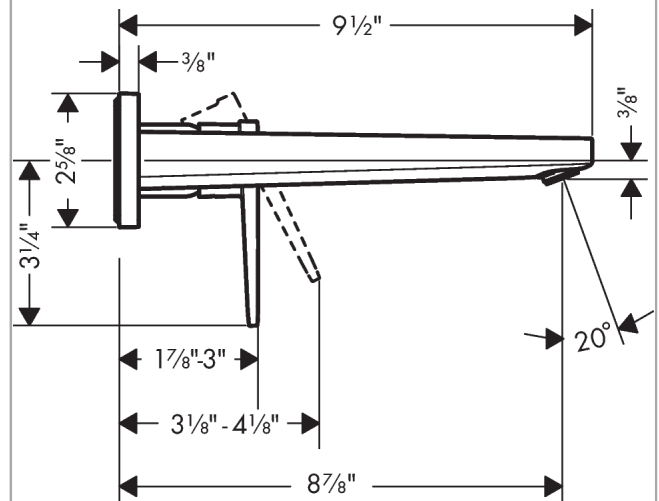

Metropol
Wall-Mounted Single-Handle Faucet Trim with Loop Handle, 1.2 GPM
 Finishes : **brushed nickel** Part no. : **74526821**

Description

Features

- Aerated spray
- Flow: 1.2 GPM (4.5 L/Min)
- Ceramic cartridge

Item details

List Price \$ 494.00

Technology

Compliance

Product image

Scale drawing

Metropol
Wall-Mounted Single-Handle Faucet Trim with Loop Handle, 1.2 GPM
 Finishes : **brushed nickel** Part no. : **74526821**

Exploded drawing

Year of production: >01/18

Metropol**Wall-Mounted Single-Handle Faucet Trim with Loop Handle, 1.2 GPM**Finishes : **brushed nickel** Part no. : **74526821****Spare parts list**

Year of production: >01/18

Pos.	Description	Part no.	Price	PU
1	handle	93164820	-	1
2	screw cover	96338000	-	1
3	sleeve	93053820	-	1
4	escutcheon for handle	93161820	-	1
5	nut	93141000	-	1
6	O-ring 26x2	98147000	-	1
7	cartridge, assy	95973001	-	1
8	locking screw for handle	95140000	-	1
9	seal	98865000	-	1
10	adapter for cartridge	95634000	-	1
11	fixing set	97971000	-	1
12	spout 225 mm	93166820	-	1
13	aerator M24x1 (4,5 l/min)	93202000	-	1
14	service tool	95661000	-	1
15	O-ring 18x1,5	98231000	-	1
16	escutcheon for spout	93162820	-	1
17	connecting thread G½	95626000	-	1
18	O-ring 13x2	98128000	-	1
19	extension set 25 mm for 13622180	31971000	-	1