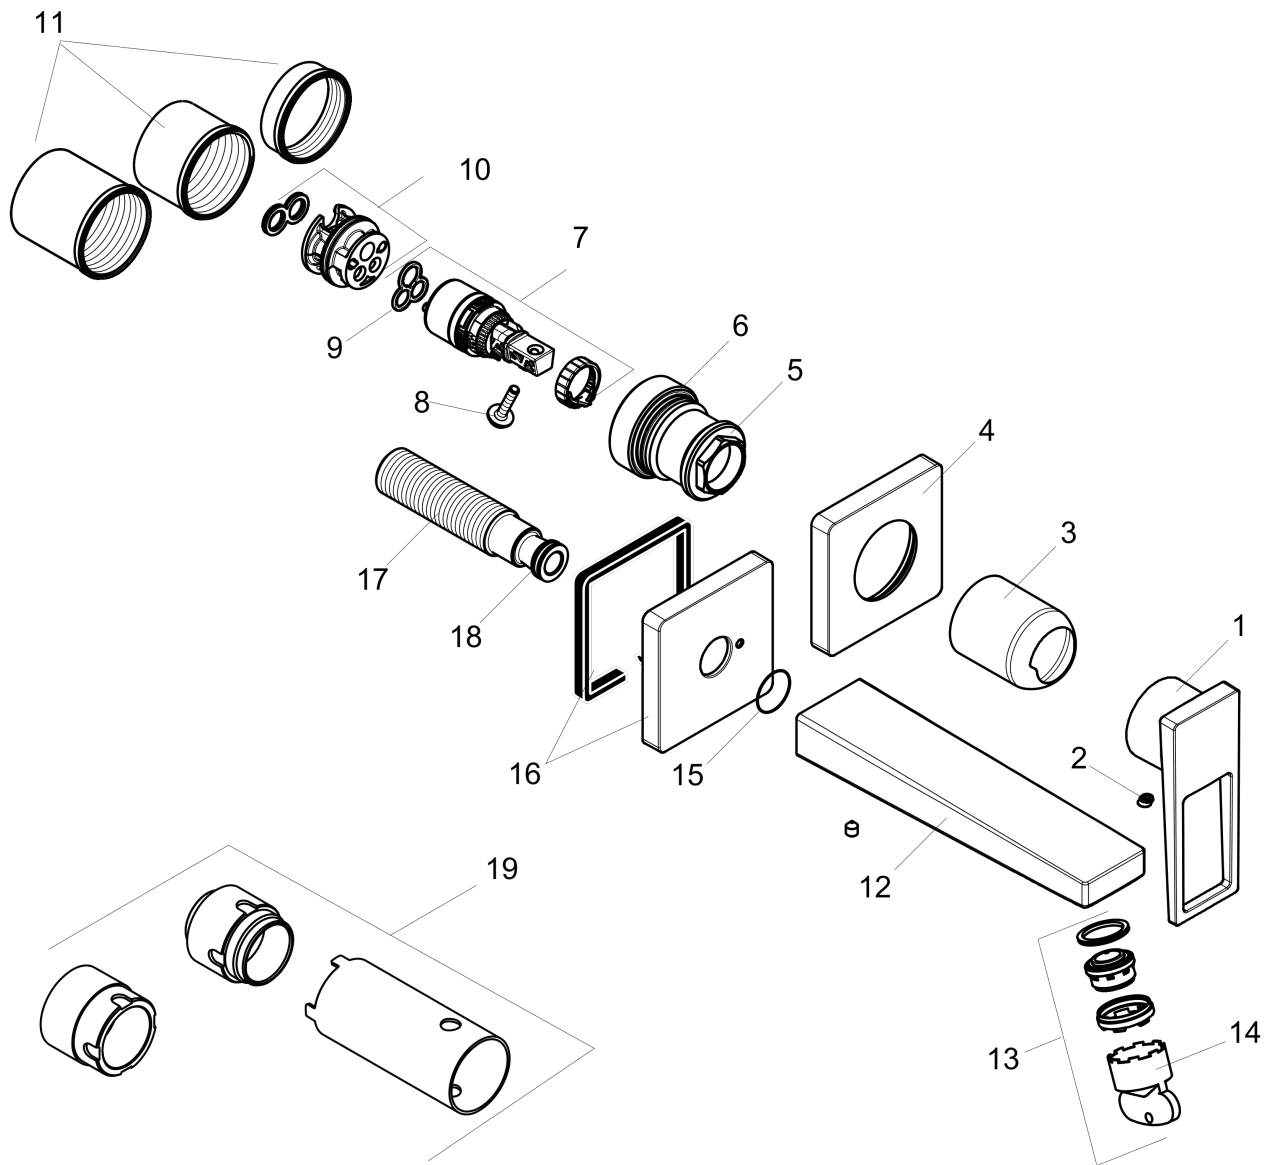

Metropol
Wall-Mounted Single-Handle Faucet Trim with Loop Handle, 1.2 GPM
 Finishes : **brushed nickel** Part no. : **74526821**

Description

Features

- Aerated spray
- Flow: 1.2 GPM (4.5 L/Min)
- Ceramic cartridge

Item details

List Price \$ 494.00

Technology

Compliance

Product image

Scale drawing

Metropol
Wall-Mounted Single-Handle Faucet Trim with Loop Handle, 1.2 GPM
 Finishes : **brushed nickel** Part no. : **74526821**

Exploded drawing

Year of production: >01/18

Metropol**Wall-Mounted Single-Handle Faucet Trim with Loop Handle, 1.2 GPM**Finishes : **brushed nickel** Part no. : **74526821****Spare parts list**

Year of production: >01/18

Pos.	Description	Part no.	Price	PU
1	handle	93164820	-	1
2	screw cover	96338000	-	1
3	sleeve	93053820	-	1
4	escutcheon for handle	93161820	-	1
5	nut	93141000	-	1
6	O-ring 26x2	98147000	-	1
7	cartridge, assy	95973001	-	1
8	locking screw for handle	95140000	-	1
9	seal	98865000	-	1
10	adapter for cartridge	95634000	-	1
11	fixing set	97971000	-	1
12	spout 225 mm	93166820	-	1
13	aerator M24x1 (4,5 l/min)	93202000	-	1
14	service tool	95661000	-	1
15	O-ring 18x1,5	98231000	-	1
16	escutcheon for spout	93162820	-	1
17	connecting thread G½	95626000	-	1
18	O-ring 13x2	98128000	-	1
19	extension set 25 mm for 13622180	31971000	-	1