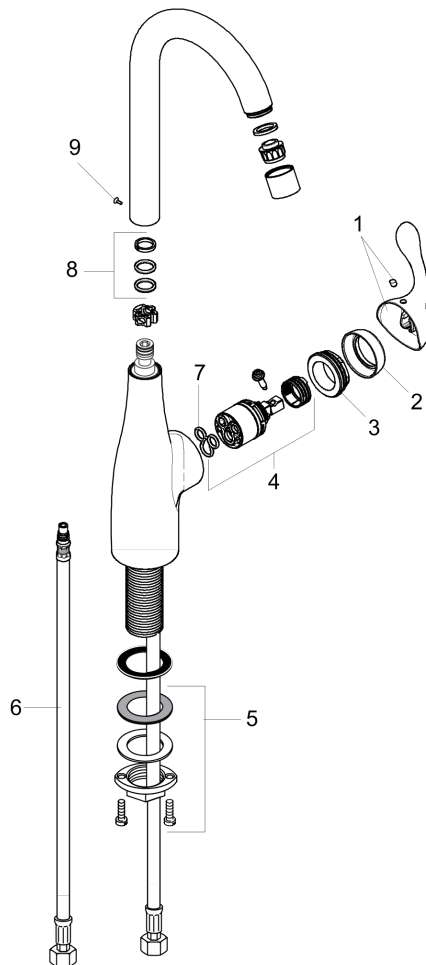

**Allegro E**  
**Bar Faucet, 1.5 GPM**  
 Finishes : **steel optic**

Part no. : **14801801**

**Description**

**Features**

- Swivel range 360°
- Aerated spray
- Single-hole installation
- Flow: 1.5 GPM (5.7 L/Min)
- Ceramic cartridge
- 3/8" connections

**Item details**

List Price \$ 538.00

**Technology**

**Compliance**

**Product image**

**Scale drawing**

**Allegro E**  
**Bar Faucet, 1.5 GPM**  
Finishes : **steel optic**

Part no. : **14801801**

**Exploded drawing**

Year of production: >**07/09**

**Allegro E**  
**Bar Faucet, 1.5 GPM**  
 Finishes : **steel optic**

Part no. : **14801801**

## Spare parts list

Year of production: >07/09

Pos.	Description	Part no.	Price	PU
1	handle	98597801	-	1
2	flange	96468800	-	1
3	nut	96461000	-	1
4	cartridge, assy	92730000	-	1
5	fixing set (Ø 34)	95049000	-	1
6	connection hose 17½" M10x1 3/8"	94071001	-	1
7	seal	95008000	-	1
8	sealing set	92646000	-	1
9	screw	97662000	-	1
a	aerator M22x1 (5 l/min)	95455820	-	1