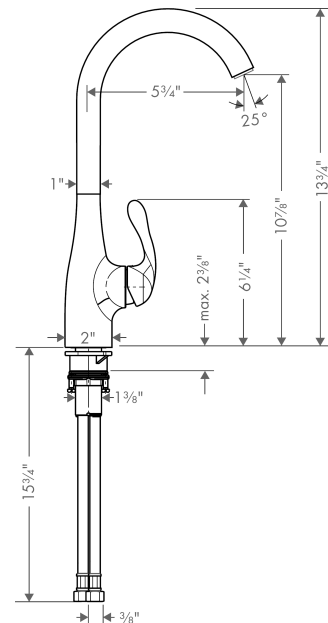

**Allegro E**  
**Bar Faucet, 1.5 GPM**  
 Finishes : **steel optic**

Part no. : **14801801**

**Description**

**Features**

- Swivel range 360°
- Aerated spray
- Single-hole installation
- Flow: 1.5 GPM (5.7 L/Min)
- Ceramic cartridge
- 3/8" connections

**Item details**

List Price \$ 538.00

**Technology**

**Compliance**

**Product image**

**Scale drawing**

**Allegro E**  
**Bar Faucet, 1.5 GPM**  
Finishes : **steel optic**

Part no. : **14801801**

**Exploded drawing**

Year of production: >**07/09**

**Allegro E**  
**Bar Faucet, 1.5 GPM**  
 Finishes : **steel optic**

Part no. : **14801801**

## Spare parts list

Year of production: >07/09

Pos.	Description	Part no.	Price	PU
1	handle	98597801	-	1
2	flange	96468800	-	1
3	nut	96461000	-	1
4	cartridge, assy	92730000	-	1
5	fixing set (Ø 34)	95049000	-	1
6	connection hose 17½" M10x1 3/8"	94071001	-	1
7	seal	95008000	-	1
8	sealing set	92646000	-	1
9	screw	97662000	-	1
a	aerator M22x1 (5 l/min)	95455820	-	1