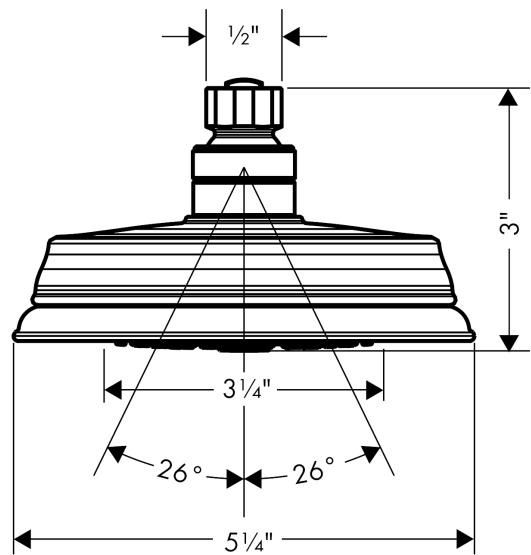

Croma 100 Classic
Showerhead 3-Jet, 1.8 GPM
 Finishes : **chrome** Part no. : **04751000**

Description

Features

- 75 no-clog spray channels
- Spray modes: Full, Pulsating Massage, Intense Turbo
- Flow: 1.8 GPM (6.8 L/Min)

Item details

List Price \$ 97.00

Technology

Compliance

Product image

Scale drawing

Croma 100 Classic
Showerhead 3-Jet, 1.8 GPM
Finishes : **chrome** Part no. : **04751000**

Exploded drawing