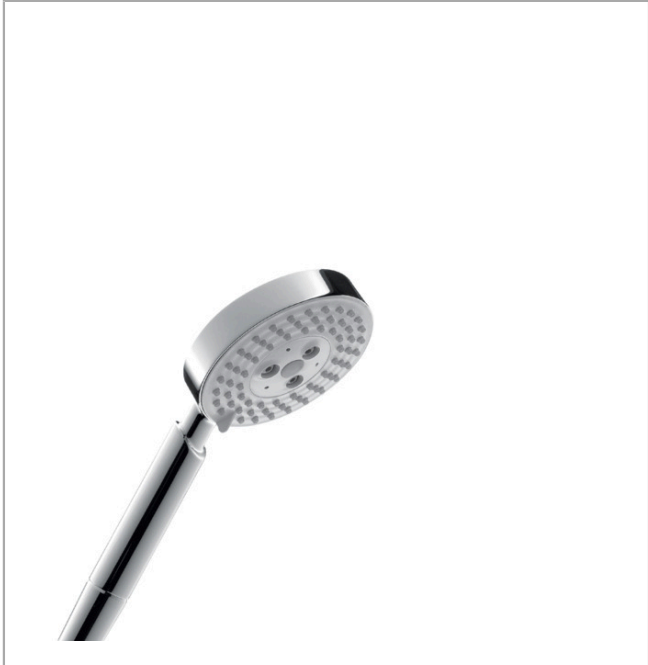

Raindance S
Handshower 100 3-Jet, 2.0 GPM
 Finishes : **chrome** Part no. : **04341000**

Description

Features

- 65 no-clog spray channels
- Spray modes: RainAir, BalanceAir, Whirl
- Flow: 2.0 GPM (7.6 L/Min)
- Gray spray disc

Item details

List Price \$ 183.00

Technology

Compliance

Product image

Scale drawing

Raindance S
Handshower 100 3-Jet, 2.0 GPM
Finishes : **chrome** Part no. : **04341000**

Exploded drawing

Year of production: >06/10

Raindance S
Handshower 100 3-Jet, 2.0 GPM
 Finishes : **chrome** Part no. : **04341000**

Spare parts list

Year of production: >06/10

Pos.	Description	Part no.	Price	PU
1	filter packing	94246000	-	1