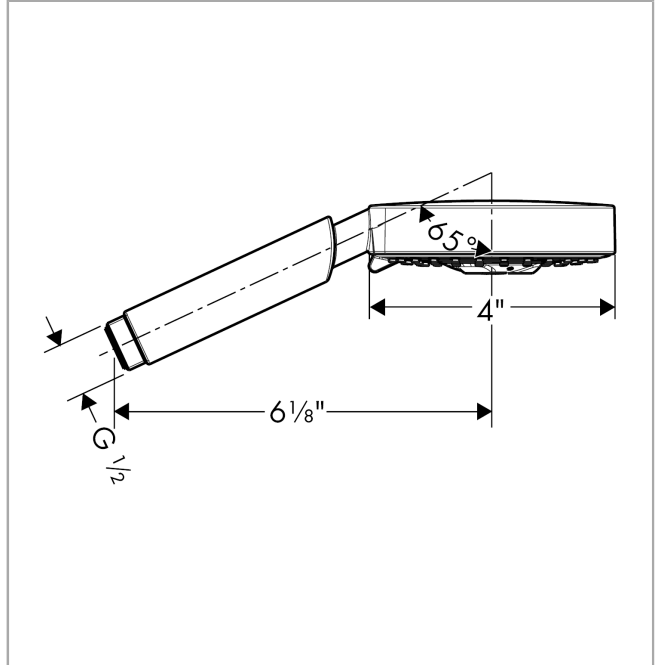

Raindance S
Handshower 100 3-Jet, 2.0 GPM
 Finishes : **chrome** Part no. : **04341000**

Description

Features

- 65 no-clog spray channels
- Spray modes: RainAir, BalanceAir, Whirl
- Flow: 2.0 GPM (7.6 L/Min)
- Gray spray disc

Item details

List Price \$ 183.00

Technology

Compliance

Product image

Scale drawing

Raindance S
Handshower 100 3-Jet, 2.0 GPM
Finishes : **chrome** Part no. : **04341000**

Exploded drawing

Year of production: >06/10

Raindance S
Handshower 100 3-Jet, 2.0 GPM
 Finishes : **chrome** Part no. : **04341000**

Spare parts list

Year of production: >06/10

Pos.	Description	Part no.	Price	PU
1	filter packing	94246000	-	1