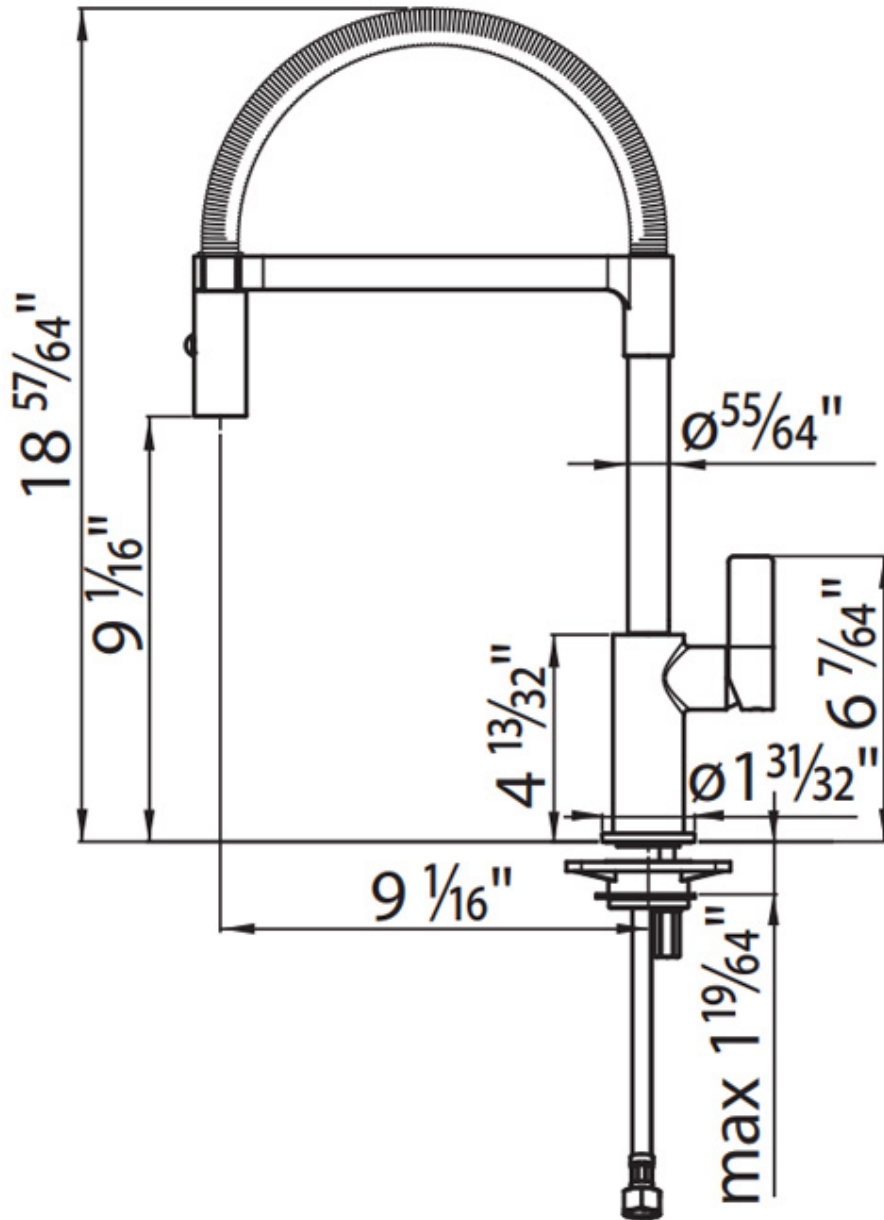

Faucet Salina | Polished Finish - 8487 005

Faucets

Code: 8487 005

DETAILS

Texture Chromed

Material Brass

Cartridge With ceramic discs

Rotating angle 360°

Mixer hole $\varnothing 1 \frac{3}{8}''$

Max worktop thickness $1 \frac{19}{64}''$

Mixer type Single lever faucet with rotating barrel and extractable double jet shower

Notes: Strengthening plate included

FEATURES

Rotating angle

All the taps have a wide angle of rotation. Some models even permit a full 360° rotation.

Strengthening plate

Foster's mixer taps are equipped with the strengthening plate that offers perfect stability on any sink.

Double jet (flow and rain)

Several models are equipped with a switch to easily change the flow from continuous to shower.

TECHNICAL DATA

RECOMMENDED PAIRINGS

Milano Cooktop 5 burners - 7638
900

Sink Leonardo 33" x 20" – U/M -
1014 660