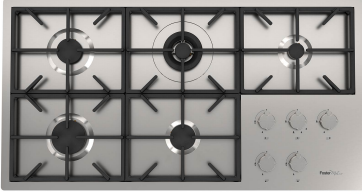

Faucet Salina | Polished Finish - 8487 005

Faucets

Code: 8487 005

DETAILS

Texture Chromed

Material Brass

Cartridge With ceramic discs

Rotating angle 360°

Mixer hole $\varnothing 1 \frac{3}{8}''$

Max worktop thickness $1 \frac{19}{64}''$

Mixer type Single lever faucet with rotating barrel and extractable double jet shower

Notes: Strengthening plate included

FEATURES

Rotating angle

All the taps have a wide angle of rotation. Some models even permit a full 360° rotation.

Strengthening plate

Foster's mixer taps are equipped with the strengthening plate that offers perfect stability on any sink.

Double jet (flow and rain)

Several models are equipped with a switch to easily change the flow from continuous to shower.

TECHNICAL DATA

RECOMMENDED PAIRINGS

Milano Cooktop 5 burners - 7638
900

Sink Leonardo 33" x 20" – U/M -
1014 660