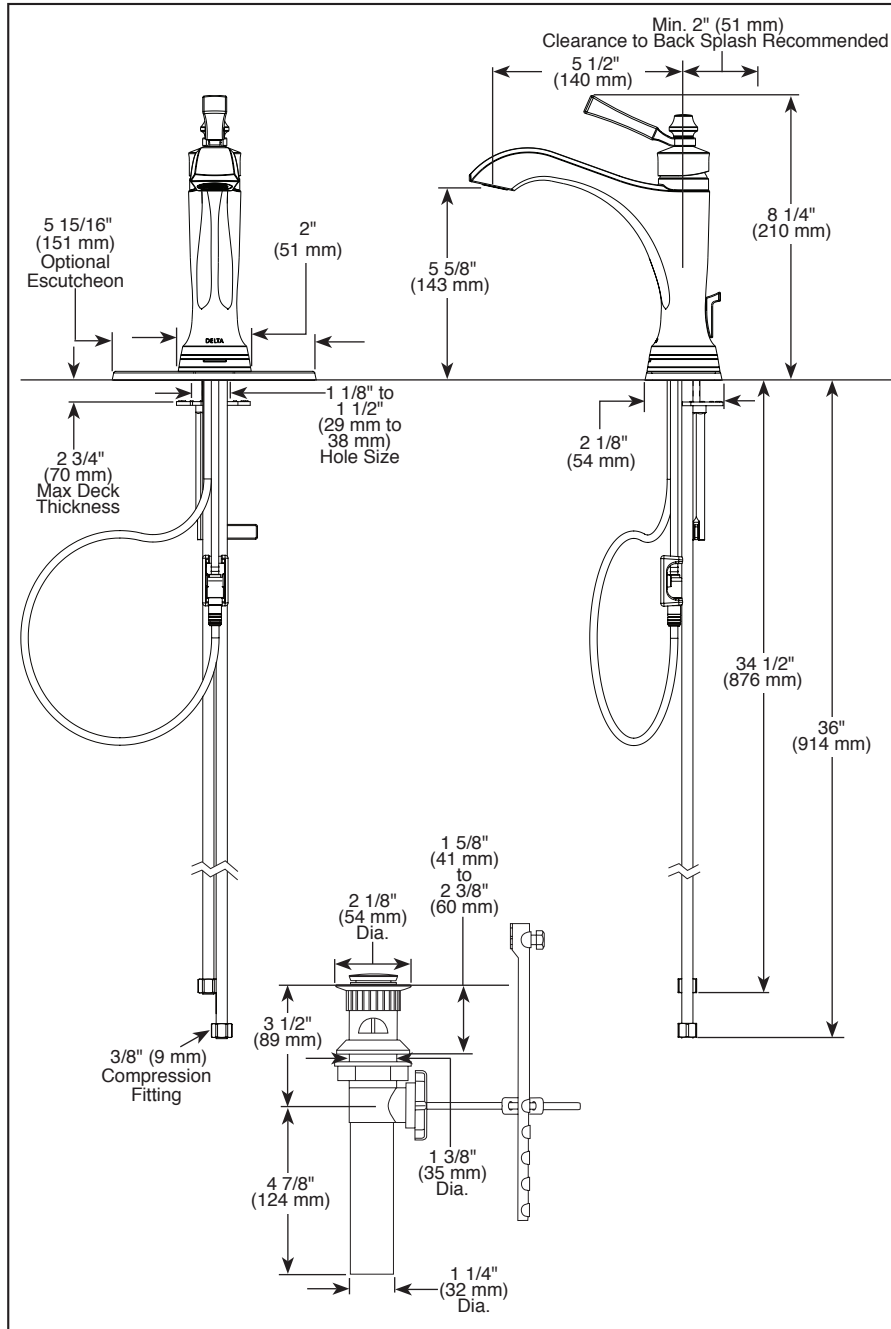

see what Delta can doSM

BATHROOM FAUCET

- Dorval™ Collection
- Single Handle Deck Mount

FEATURES:

- Touch2O.xt® Technology
- DIAMOND Seal® Technology

STANDARD SPECIFICATIONS:

- Max. flow rate 1.2 gpm @ 60 psi, 4.5 L/min @ 414 kPa
- One or three hole mount (escutcheon included)
- Diamond coated ceramic cartridge
- 3/8" O.D. straight, staggered PEX supply lines
- Optional red/blue indicator provided
- LED indicator light signals on-off, water temperature and when batteries run low
- Uses 6 AA (included) or 6 C (optional) batteries
- Optional 120V AC adapter available (3 prong grounded outlet required)
- Models include polypropylene pop-up
- Drain operates using vertical slide mechanism

COMPLIES WITH:

- ASME A112.18.1 / CSA B125.1
- ASME A112.18.2 / CSA B125.2
- Indicates compliance to ICC/ANSI A17.1 - Valve control only
- EPA WaterSense®

Submitted Model No.: _____

Specific Features: _____

DSP-L-556T-DST Rev. B

Delta Faucet Company

55 E. 111th Street, Indianapolis, IN 46280
 350 South Edgeware Road, St. Thomas, ON N5P 4L1
 © 2020 Delta Faucet Company