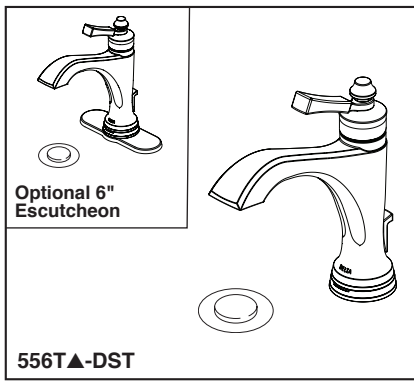

see what Delta can do^{SM}

BATHROOM FAUCET

- Dorval™ Collection
- Single Handle Deck Mount

FEATURES:

- Touch2O.xt® Technology
- DIAMOND Seal® Technology

STANDARD SPECIFICATIONS:

- Max. flow rate 1.2 gpm @ 60 psi, 4.5 L/min @ 414 kPa
- One or three hole mount (escutcheon included)
- Diamond coated ceramic cartridge
- 3/8" O.D. straight, staggered PEX supply lines
- Optional red/blue indicator provided
- LED indicator light signals on-off, water temperature and when batteries run low
- Uses 6 AA (included) or 6 C (optional) batteries
- Optional 120V AC adapter available (3 prong grounded outlet required)
- Models include polypropylene pop-up
- Drain operates using vertical slide mechanism

WARRANTY

- Parts and Finish - Lifetime limited warranty; or for commercial purchasers, 10 years for multi-family residential (apartments and condominiums) and 5 years for all other commercial uses, in each case from the date of purchase.
- Electronic Parts and Batteries (if applicable) - 5 years from the date of purchase; or for commercial purchasers, 1 year from the date of purchase. No warranty is provided on batteries.

COMPLIES WITH:

- ASME A112.18.1 / CSA B125.1
- ASME A112.18.2 / CSA B125.2
- Indicates compliance to ICC/ANSI A17.1 - Valve control only
- EPA WaterSense®

Submitted Model No.: _____

Specific Features: _____