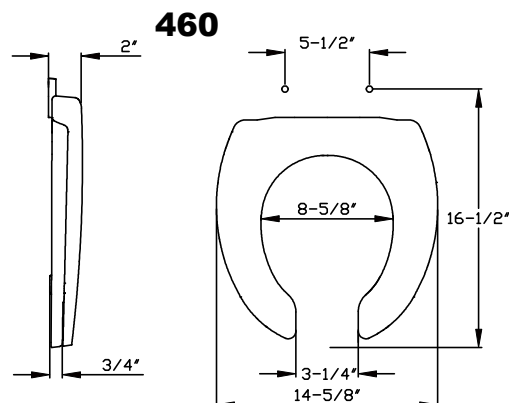

Standard Features:

- Impact-absorbing hinges
- Extended back with concealed hinge
- Integrally-molded, permanent and sanitary color-keyed bumpers
- Corrosion-free hardware
- Withstands cleansers, strong chemicals

Dimensions shown are nominal and may vary within a range of tolerance.