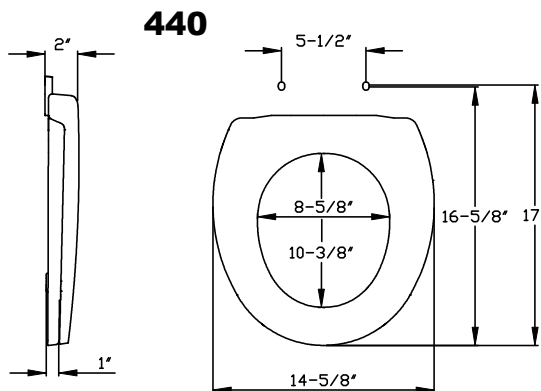

Standard Features:

- Impact-absorbing hinges
- Extended back with concealed hinge
- Integrally-molded, permanent and sanitary color-keyed bumpers
- Corrosion-free hardware
- Withstands cleansers, strong chemicals

Dimensions shown are nominal and may vary within a range of tolerance.